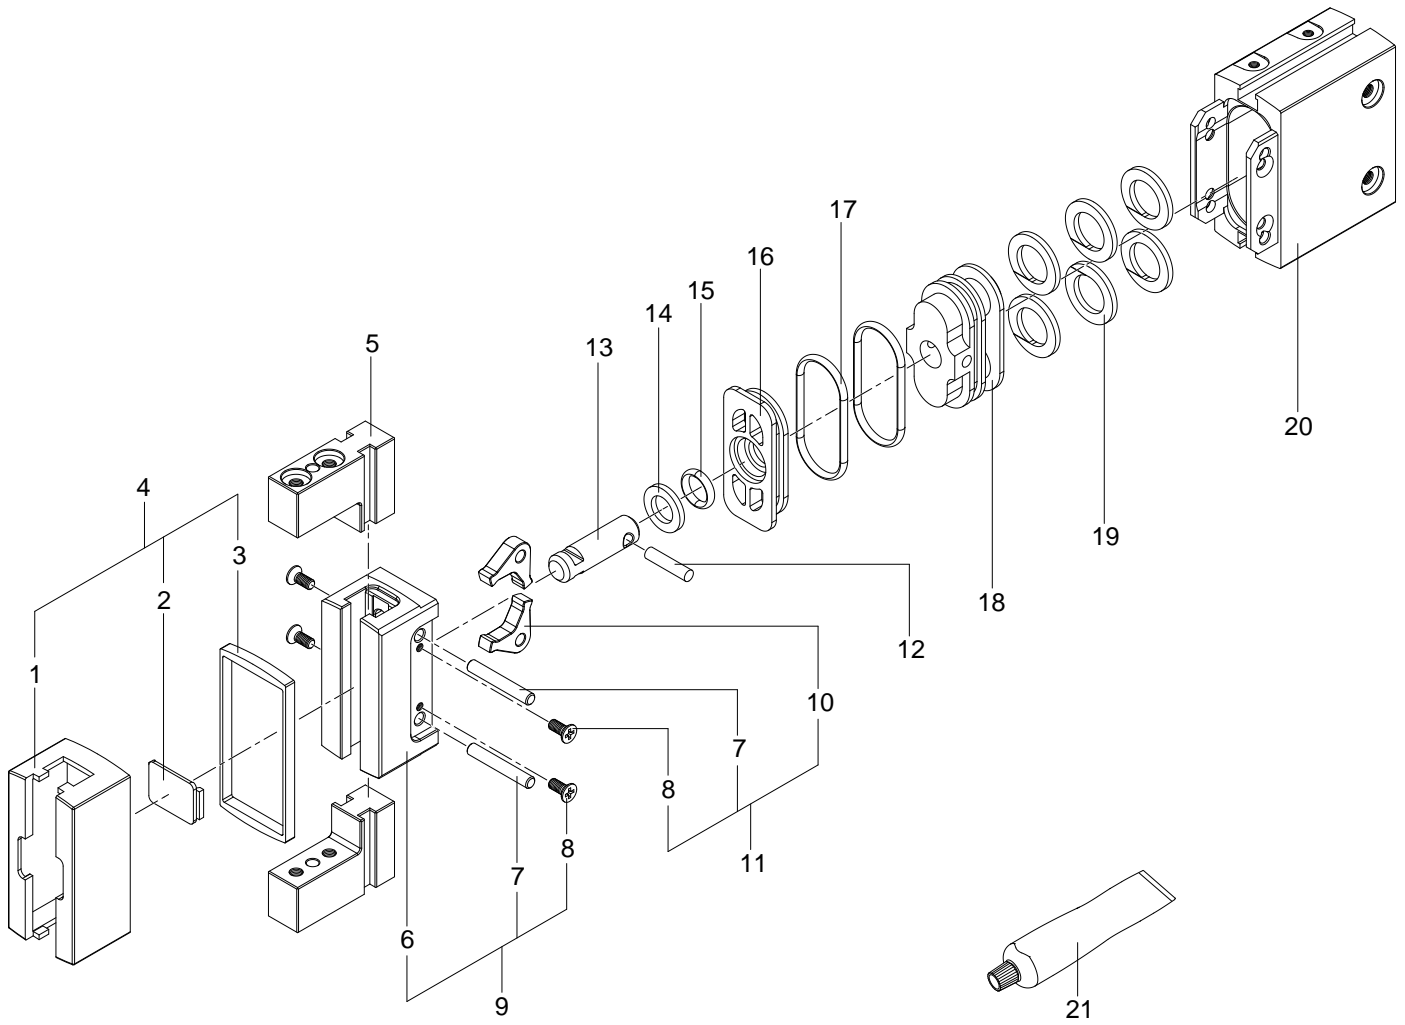

1254043 DHPS-16-A Parallel gripper - Series: All

## 1254043 DHPS-16-A Parallel gripper - Series: All

Pos.	Part no.	Type	Note	Qty.	Unit
A	1564003	DHPS-16-A Set of wearing parts		1	PC
1			Not available separately, see position 4	1	PC
2			Not available separately, see position 4	1	PC
3			Not available separately, see position 4	1	PC
4	1564002	DHPS-16-A Covering		1	PC
5	1564000	DHPS-16-A Gripper jaw		1	PC
6			Not available separately, see position 9	1	PC
7			Not available separately, see position 9+11+998	2	PC
8			Not available separately, see position 9+11+998	4	PC
9	1564001	DHPS-16-A Jaw guide		1	PC
10			Not available separately, see position 11	2	PC
11	1563999	DHPS-16-A Reversing lever		1	PC
12			Not available separately, see position 998	1	PC
13			Not available separately, see position 998	1	PC
14			Not available separately, see position 998	1	PC
15			Not available separately, see position 998+999 Grease using during assembly. See position 21	1	PC
16			Not available separately, see position 998	1	PC
17			Not available separately, see position 998+999 Grease using during assembly. See position 21	2	PC
18			Not available separately, see position 998	1	PC
19			Not available separately, see position 998	6	PC
20			Not available	1	PC
21	397394	LUB-M1-SILIKONFREI-10ML Lubricating grease		1	PC
99 8	1563998	DHPS-16-A Piston module		1	PC