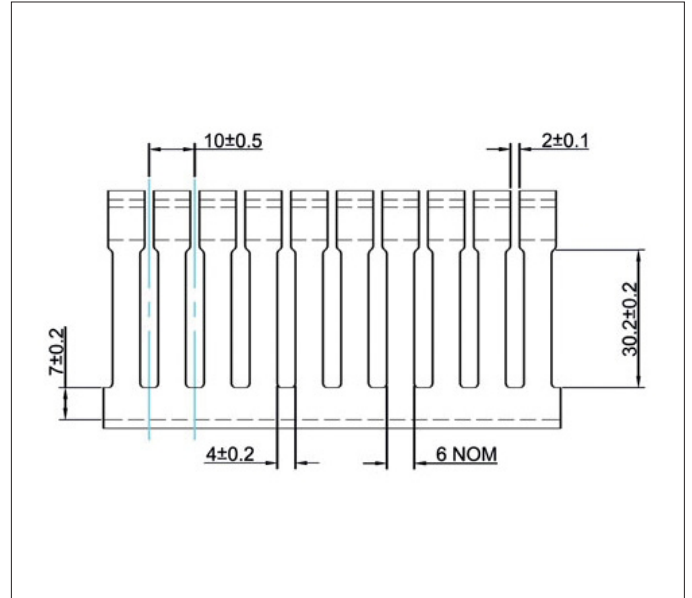

TECHNICAL SPECIFICATION • BETADUCT PVC - NARROW SLOT GREY

DESCRIPTION

Narrow slot PVC Betaduct provides a lightweight self extinguishing cable trunking with excellent rigidity and performance characteristics. Ideal for use with slimmer terminal blocks where more access is required. It improves appearance of panels with cables out in best position. Comes in 20 sizes with 10mm slot pitching. Recommended fixing method; Betaduct rivets and washers.

PART NUMBERS & SIZES

PART NO. GREY NARROW SLOT	NOMINAL SIZE INNER (WxH) mm	NOMINAL SIZE OUTER (WxH) mm	PACK QTY (METRES)
10470018	19 x 50	25 x 53	24
10470022	25 x 37.5	29 x 41	24
10470023	25 x 50	29 x 54	24
10470024	25 x 75	29 x 79	16
10470025	25 x 100	30 x 105	16
10470032	37.5 x 37.5	41 x 41	24
10470033	37.5 x 50	41 x 54	16
10470034	37.5 x 75	41 x 79	16
10470035	37.5 x 100	43 x 105	16
10470052	50 x 37.5	56 x 41	16
10470053	50 x 50	54 x 54	16
10470054	50 x 75	55 x 79	16
10470055	50 x 100	56 x 105	8
10470072	75 x 37.5	80 x 41	16
10470073	75 x 50	78 x 54	16
10470074	75 x 75	80 x 80	16
10470075	75 x 100	80 x 105	8
10470103	100 x 50	107 x 54	8
10470104	100 x 75	107 x 80	8
10470105	100 x 100	107 x 104	8