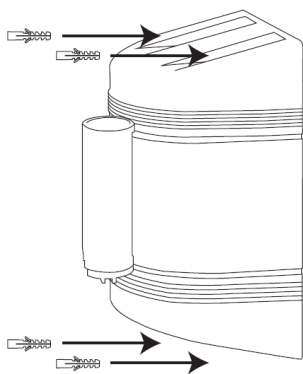

Assembly Instructions

1.