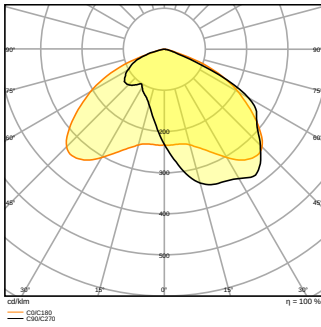

Product features

- Light distribution with great depth
- Very long lifetime (L90/B10): Up to 100,000 h (at 25 °C)
- Spigot included, suitable for 48...60 mm diameter poles
- Adjustable spigot for both side-entry and post-top installation
- +/- 15° tilt angle adjustment without opening the housing
- High luminous efficacy: up to 151 lm/W

Photometrical data

Luminous flux	23200 lm
Luminous efficacy	147 lm/W
Color temperature	3000 K
Light color (designation)	Warm White
Color rendering index Ra	70
Standard deviation of color matching	< 5 sdc _m
Low flicker	Yes
Photobiological safety group acc. to EN62778	RG1
Photobiological safety group acc. to EN62471	RG1
Beam angle	35 ° x 135 °

Dimensions & Weight

Length	617.00 mm
Width	300.00 mm
Height	90.00 mm
Product weight	7700.00 g

Materials & Colors

Product color	White aluminum
Housing color	White aluminum
Body material	Aluminum
Cover material	Tempered glass
Light emitting surface material	Glass
Glow Wire Test according to IEC 60695-2-12	650 °C
Mercury content	0.0 mg