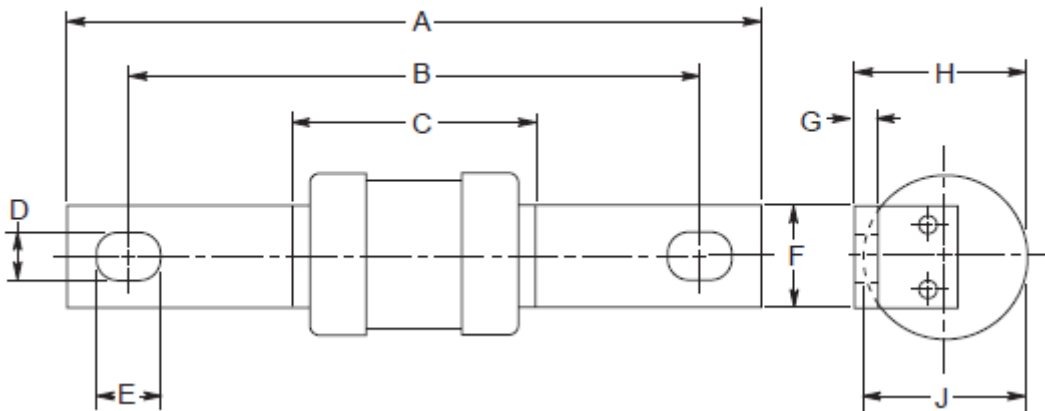

Datasheet

Industrial HRC Fuse Link

RS Stock number 521-2725

Dimensional Data:

Dimensions - mm

S/N	Amp Rating	Pre-arcing	Total @ 415V	Total @ 550V	Nom Watts Loss	Rated Voltage (AC)	A	B	D	E	F	G	H	J
521-2719	125	29,500	50,000	71,000	11	415	110.0	93.7	47.0	9.0	10.0	19.0	3.2	31.0
521-2725	160	57,000	97,000	135,000	13	415	110.0	93.7	47.0	9.0	10.0	19.0	3.2	31.0
521-2731	200	120,000	205,000	290,000	14	415	110.0	93.7	47.0	9.0	10.0	19.0	3.2	31.0

Time-Current Characteristic Curve (Full Size Curves Available)