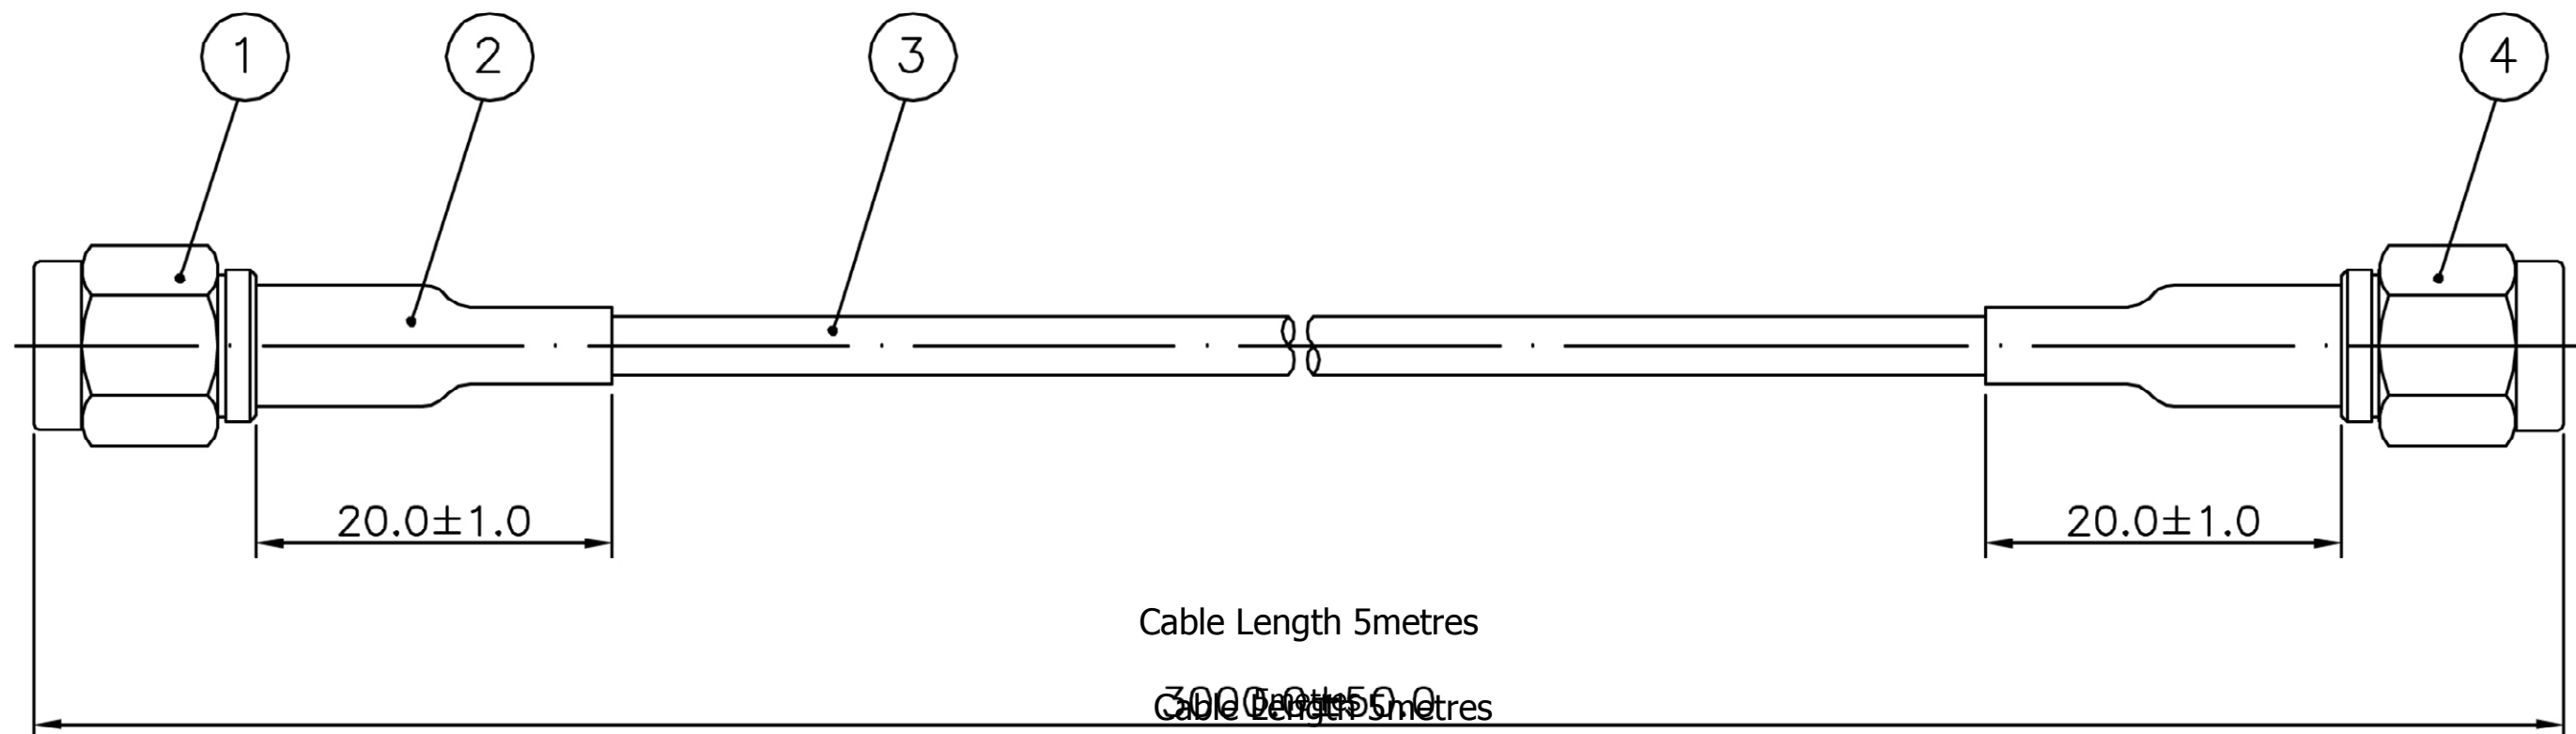

8 7 6 5 4 3 2 1

H  
G  
F  
E  
D  
C  
B  
A

**Notes**

- 1. SMA (M) Bulkhead Straight
- 2. Heatshrink
- 3. RG58 Cable
- 4. SMA (F) Bulkhead Straight

**NOT TO SCALE**

DESCRIPTION				
Cable Assy SMA(M) straight plug to SMA(F) straight plug reverse cable Assy 5m				
FILENAME	DRAWN BY	DATE	REVISED	PAGE
CBA-SMAM-SMAF50.VSD	John Fairall		10/01/2013	1 of 1
REVISIONS				
ZONE	REV	DESCRIPTION	DATE	APPROVED
N/A	1	First Issue	1.8.09	
	2			
	3			
	4			
	5			
	6			

All Dimensions in mm

8 7 6 5 4 3 2 1