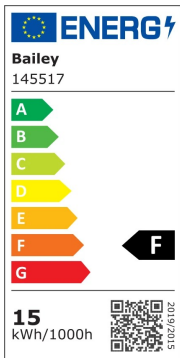

LED Spot PAR38 E27 DIM 15W (120W) 1150lm 840 40° IP65

Article number: 145517

BAI BaiSpot LED PAR38 E27 15W (120W) 1150lm 4000K 40° Dimmable 230V-240V 121x132mm Only the cover is IP65 LED-lamp

The so-called LED spots from the BaiSpot series are characterized by a much longer lifespan and significantly less energy consumption than their halogen predecessors. Due to the compact design, they are easily interchangeable. Spots are mainly used to provide directed light from the ceiling or wall. This version of the BaiSpot is dimmable. Use the correct LED dimmer. IP65 front disc: suitable for outdoor use if the lamp base is protected against contact with water. Ambient temperature range: -20°C to +45°C.

Socket	E27
Luminous flux [lm]	1150 - 1150
Nominal voltage [V]	220 - 240
Lamp power [W]	15 - 15
Colour temperature [K]	4000 - 4000
Diameter [mm]	121
Length [mm]	132
Dimmable	Yes
Lamp shape	Reflector
Beam angle [°]	40 - 40
Colour	White
Type of glass/cover	Clear
Lamp designation	PAR38
Colour rendering index CRI	80-89
Voltage type	AC
Filament lamp	No
Luminous intensity [cd]	2066
Rated luminous flux according to IEC 62612 [lm]	77
Power factor	0.8
Nominal current [mA]	70 - 70
Colour of light according to EN 12464-1	Neutral white 3300-5300 K
Housing colour	White
Average nominal lifetime [h]	15000
Degree of protection (IP)	IP65
Colour consistency (McAdam ellipse)	SDCM6
Min. number of switching cycles	15000
Weighted energy consumption in 1000 hours [kWh]	15
Remote operation possible	No
With movement sensor	No
With remote control	No
Photobiological safety according to EN 62471	RG1
Compatible with Apple HomeKit	No
Compatible with Google Assistant	No
Compatible with Amazon Alexa	No
IFTTT support available	No
Suitable for electronic ballast	No
Suitable for magnetic ballast	No
Dimming phase cut-off (trailing edge)	Yes
Dimming phase cut-on (leading edge)	Yes
Dimming Touch and Dim	No
Dimming Zigbee	No