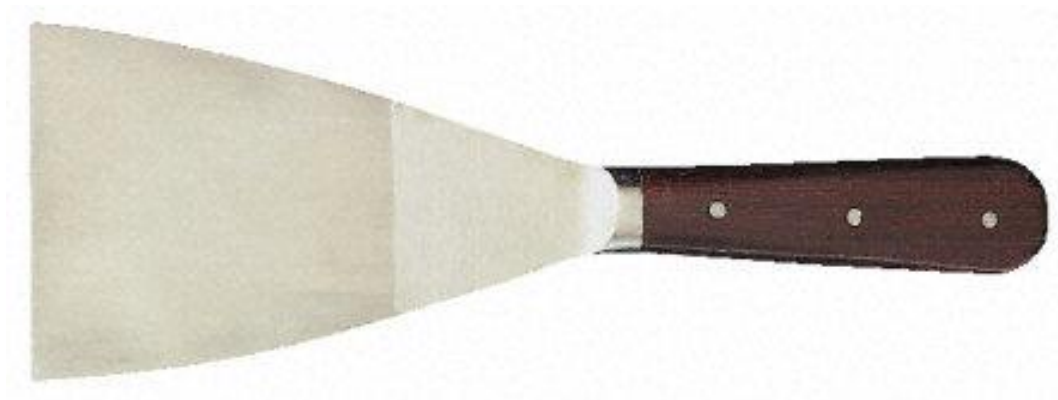

ENGLISH

Datasheet

Hardwood Putty Knife

RS Stock number [794-4711](#)

Features:

- Made from special spring temper carbon steel
- Machine ground and polished to a sharp edge
- Hardwood handle
- Specifications
- Blade Size: 125 x 38 mm