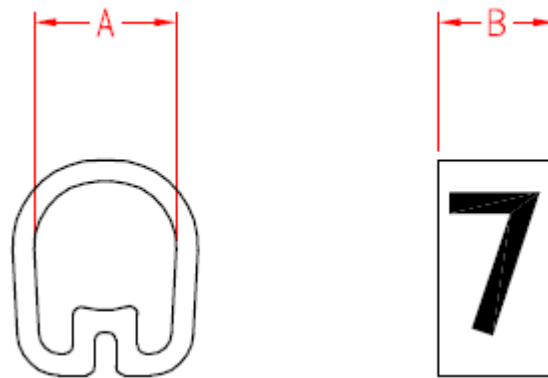

ENGLISH

Datasheet

RS Cable Marker

Material : Made of finest soft grade, strong, durable PVC that will resist oil, grease, and other material erosion.

Color : Yellow

RS PART NUMBER	SIZE		DESCRIPTION	Packsize
	A	B		
8120802	3.0~4.2	4	Slide On PVC Yellow Cable Marker 1	1000/RL
8120806	3.0~4.2	4	Slide On PVC Yellow Cable Marker 2	
8120809	3.0~4.2	4	Slide On PVC Yellow Cable Marker 0	
8120812	3.0~4.2	4	Slide On PVC Yellow Cable Marker 5	
8120815	3.0~4.2	4	Slide On PVC Yellow Cable Marker 3	
8120818	3.0~4.2	4	Slide On PVC Yellow Cable Marker 4	
8120821	3.0~4.2	4	Slide On PVC Yellow Cable Marker 6	
8120824	3.0~4.2	4	Slide On PVC Yellow Cable Marker 7	
8120828	3.0~4.2	4	Slide On PVC Yellow Cable Marker 8	
8120830	3.0~4.2	4	Slide On PVC Yellow Cable Marker A	
8120834	3.0~4.2	4	Slide On PVC Yellow Cable Marker B	
8120837	3.0~4.2	4	Slide On PVC Yellow Cable Marker 9	
8120840	3.0~4.2	4	Slide On PVC Yellow Cable Marker E	
8120843	3.0~4.2	4	Slide On PVC Yellow Cable Marker C	
8120846	3.0~4.2	4	Slide On PVC Yellow Cable Marker D	
8120852	3.0~4.2	4	Slide On PVC Yellow Cable Marker G	
8120856	3.0~4.2	4	Slide On PVC Yellow Cable Marker H	
8120859	3.0~4.2	4	Slide On PVC Yellow Cable Marker F	
8120862	3.0~4.2	4	Slide On PVC Yellow Cable Marker K	