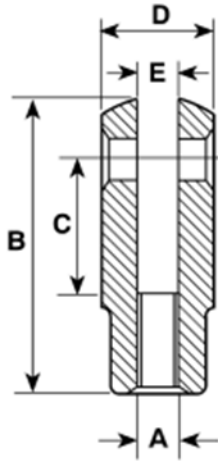

### Features

Material: Steel

Finish: Zinc Plated

Rod Connection Thread: M12 x 1.75mm

Dimensions (mm)											
Thread A	B	C	D	E	Ø F	G	Ø H	J	K	L	Ø M
M6x1.00	43	24	12	6.14/6.26	6	9.0	10	36	35	14	6

Clevis

Clevis pin  
-spring clip