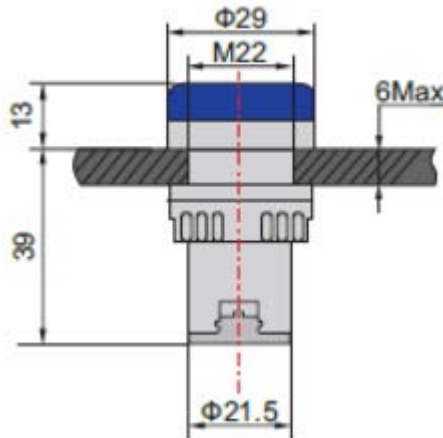

认证

合规性 / 认证	rohs
符合标准	CE

RS Stock Number	Colour	Voltage	Cut out Diameter	Illumination Type	IP Rating	Terminal Type	Mounting Type
791-8579	White	12V	22mm	LED	IP65	Screw	Panel Mount
791-8573	Red	12V	22mm	LED	IP65	Screw	Panel Mount
791-8582	Green	12V	22mm	LED	IP65	Screw	Panel Mount
791-8585	Blue	12V	22mm	LED	IP65	Screw	Panel Mount
791-8589	Yellow	12V	22mm	LED	IP65	Screw	Panel Mount
763-7905	White	24V	22mm	LED	IP65	Screw	Panel Mount
763-7909	Red	24V	22mm	LED	IP65	Screw	Panel Mount
763-7918	Green	24V	22mm	LED	IP65	Screw	Panel Mount
763-7911	Blue	24V	22mm	LED	IP65	Screw	Panel Mount
763-7915	Yellow	24V	22mm	LED	IP65	Screw	Panel Mount
763-7924	White	110V	22mm	LED	IP65	Screw	Panel Mount
763-7927	Red	110V	22mm	LED	IP65	Screw	Panel Mount
763-7921	Green	110V	22mm	LED	IP65	Screw	Panel Mount
763-7930	Blue	110V	22mm	LED	IP65	Screw	Panel Mount
763-7933	Yellow	110V	22mm	LED	IP65	Screw	Panel Mount
763-7937	White	230V	22mm	LED	IP65	Screw	Panel Mount
763-7946	Red	230V	22mm	LED	IP65	Screw	Panel Mount
763-7949	Green	230V	22mm	LED	IP65	Screw	Panel Mount
763-7943	Blue	230V	22mm	LED	IP65	Screw	Panel Mount
763-7952	Yellow	230V	22mm	LED	IP65	Screw	Panel Mount