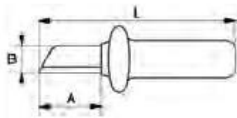

2820VP

STRAIGHT KNIFE

- Insulated knife
- For work on live equipment up to 1000 volts
- IEC 60900, VDE certified
- 3 layer colour insulation coating

	 731415		A mm	B mm	L mm	 g
2820VP	0121885	2	50	22	180	130

2820VPC

CURVED KNIFE

- Insulated knife
- For work on live equipment up to 1000 volts
- IEC 60900, VDE certified
- 3 layer colour insulation coating

	 731415		A mm	B mm	L mm	 g
2820VPC	0121892	2	50	23	180	170