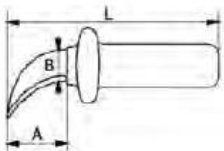

2820VP

STRAIGHT KNIFE

- Insulated knife
- For work on live equipment up to 1000 volts
- IEC 60900, VDE certified
- 3 layer colour insulation coating

	 731415		A mm	B mm	L mm	 g
2820VP	0121885	2	50	22	180	130

2820VPC

CURVED KNIFE

- Insulated knife
- For work on live equipment up to 1000 volts
- IEC 60900, VDE certified
- 3 layer colour insulation coating

	 731415		A mm	B mm	L mm	 g
2820VPC	0121892	2	50	23	180	170