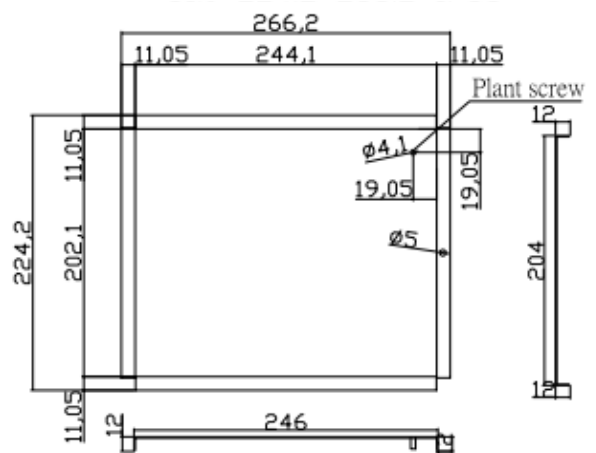

Datasheet

EG5 Hinged Enclosure, Shielded, 240 x 200 x 85mm

RS Stock number 232-153

Dimensions