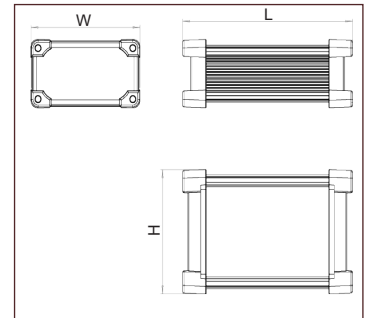

### SPECIFICATION

Material	Lid - aluminium (powder coated) Body - aluminium (anodised)
Protection class	88 series has been designed to meet the requirements of IP67
Operating temperature	-40°C to +105°C
Standard colours	Black or silver
Standard unit includes	x2 ends, body 8x steel screws IP casting in hole

SIZE	BLACK	SILVER	LENGTH	WIDTH	HEIGHT
2	AWN7-7-1IEBB	AWN7-7-1IESS	110mm	65.8mm	65.8mm
4	AWN7-7-20EBB	AWN7-7-20ESS	200mm	65.8mm	65.8mm
7	AWN8-5-12EBB	AWN8-5-12ESS	115mm	80.8mm	45.8mm
9	AWN8-5-18EBB	AWN8-5-18ESS	175mm	80.8mm	45.8mm
11	AWN9-9-13EBB	AWN9-9-13ESS	125mm	86.3mm	86.3mm
13	AWN9-9-22EBB	AWN9-9-22ESS	220mm	86.3mm	86.3mm
16	AWN11-6-15EBB	AWN11-6-15ESS	150mm	106.3mm	56.3mm
18	AWN11-6-24EBB	AWN11-6-24ESS	240mm	106.3mm	56.3mm
20	AWN16-9-18EBB	AWN16-9-18ESS	175mm	156.3mm	81.3mm
22	AWN16-9-28EBB	AWN16-9-28ESS	275mm	156.3mm	81.3mm