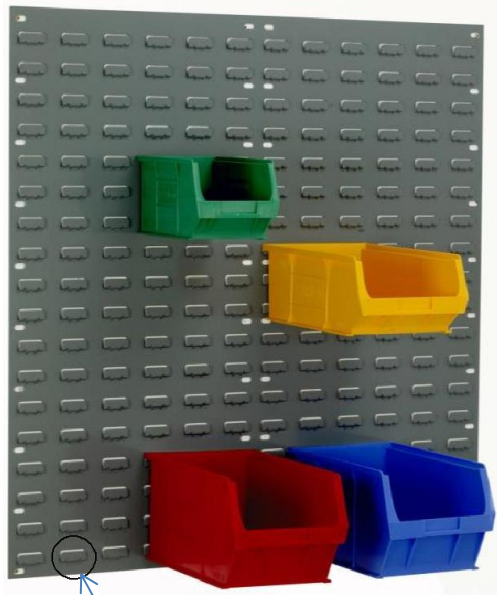

Professionally approved products.

Bin Storage Units & Holders

Louvred Panel-Grey, H946 x W914mm

Louvred Panel Size – H x W(mm)	RS Stock No.	Total (NL) No. of Louvres	No. Of Louvres	
			Width	Height
438 x 457	555-471	48	6	8
946 x 457	231-383	108	6	18
438 x 914	257-6975	96	12	8
946 x 914	231-399	216	12	18

[RS Stock No. 231-399](#)

Provides an ideal solution for wall mounting accessories such as bins, spigots etc.

- Unique double indented louvre for extra strength
- Epoxy powder coated finish in grey
- Excludes Wall fixings not supplied

Louvred Panel supplied empty, bins to be purchased separately; Typically please refer to bins - [RS Stock No. 484-4107](#) / alternatively please refer to web for the Louvre Panel/Bin Compatibility Table under the Product Information tab.