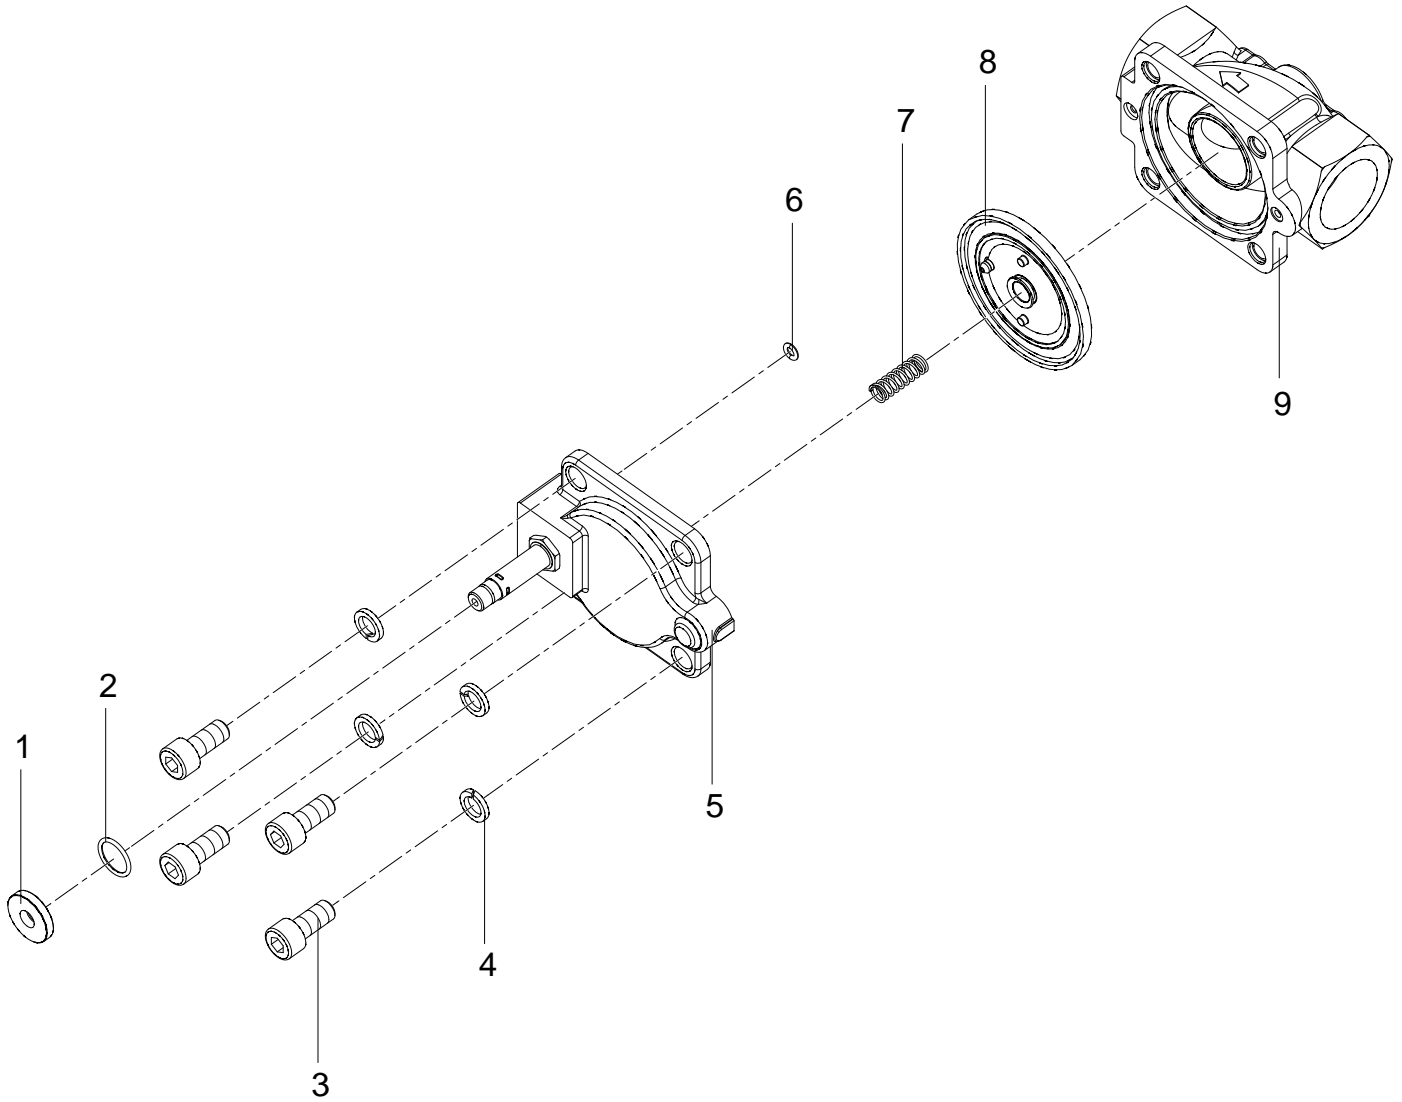

546151 VZWM-L-M22C-G114-F5 Solenoid valve - Series: All

## 546151 VZWM-L-M22C-G114-F5 Solenoid valve - Series: All

Pos.	Part no.	Type	Note	Qty.	Unit
A	724635	VZWM-1 1/4...1 1/2 Set of wearing parts	Spare parts: 6, 7, 8	1	PC
1			Not available	1	PC
2			Not available	1	PC
3			Not available	4	PC
4			Not available	4	PC
5			Not available	1	PC
6			Not available separately, see position A	1	PC
7			Not available separately, see position A	1	PC
8			Not available separately, see position A	1	PC
9			Not available	1	PC