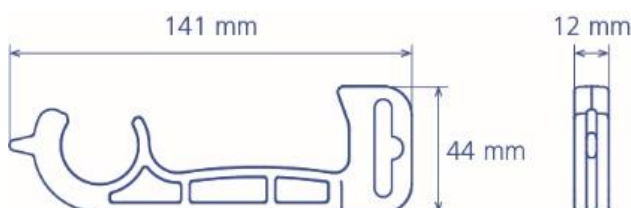

Dimensions and design