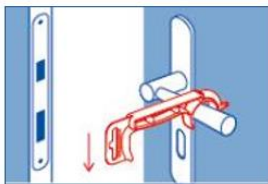

Technical Datasheet

Product Management News

EasyDoor™: Multifunctional antimicrobial handle

Description

EasyDoor™ is a multifunctional handle containing an antimicrobial additive.

It is a Personal Protective Equipment (PPE) that protects both the user and people around by limiting hand transmission of bacteria, viruses, fungi, ...

This handle accessory is a perfect complement to the barrier gestures put in place today:

Applications

EasyDoor™ allows contactless opening of any type of door

Use in vertical thrust

Leveraged use

EasyDoor™ allows contactless pressure on keys, buttons and switches (lift buttons, switches, payment terminals, keypads, badge readers, ...)

Dimensions and design

Technical Datasheet

Product Management News

Tip suitable for keypad buttons, remove controls, payment terminals, ...

Quick-release clip to hang up to the belt and Euroslot for shelf placement