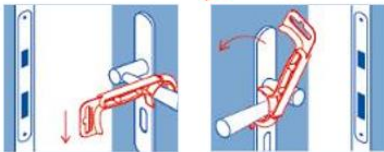

This handle accessory is a perfect complement to the barrier gestures put in place today:

Applications

EasyDoor™ allows contactless opening of any type of door

Use in vertical thrust

Leveraged use

EasyDoor™ allows contactless pressure on keys, buttons and switches (lift buttons, switches, payment terminals, keypads, badge readers, ...)

Dimensions and design

Technical Datasheet

Product Management News

Tip suitable for keypad buttons, remove controls, payment terminals, ...

Quick-release clip to hang up to the belt and Euroslot for shelf placement

Standing heel

Multifunctional hook suitable for all types of door handles, shopping carts, ...
Picture 1 : Use in vertical thrust
Picture 2 : Leveraged use

Specific gripping area to conform with the hand of the user