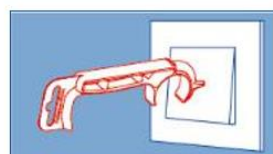

Technical Datasheet

Product Management News

EasyDoor™: Multifunctional antimicrobial handle

Description

EasyDoor™ is a multifunctional handle containing an antimicrobial additive.

It is a Personal Protective Equipment (PPE) that protects both the user and people around by limiting hand transmission of bacteria, viruses, fungi, ...

This handle accessory is a perfect complement to the barrier gestures put in place today:

Applications

EasyDoor™ allows contactless opening of any type of door

Use in vertical thrust

Leveraged use

EasyDoor™ allows contactless pressure on keys, buttons and switches (lift buttons, switches, payment terminals, keypads, badge readers, ...)

Technical Datasheet

Product Management News

Contactless holding of the trolley handle

Contactless and painless bag transport

Clip for keys, badges, ...

Properties

| Properties | Values |
|------------|--|
| Material | PP glass-fiber reinforced (20%) with an antimicrobial additive |
| Dimensions | 141 x 44 mm |
| Weight | 15 grams |

Dimensions and design

Technical Datasheet

Product Management News

Tip suitable for keypad buttons, remove controls, payment terminals, ...

Quick-release clip to hang up to the belt and Euroslot for shelf placement