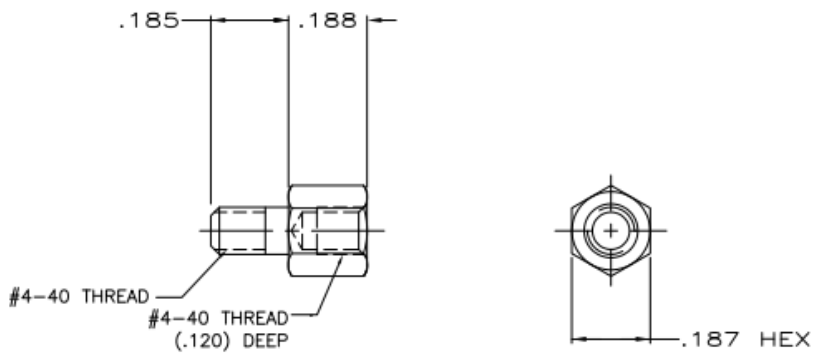

Professionally approved products.

Datasheet

Screwlock female 4-40 Amplimite

RS Stock number [717-4546](#)

Dimensions: mm

Specifications

- Material: Steel per ASTM A108
- Zinc Plated .000200- .000400 Thick Clear Chromate Coating