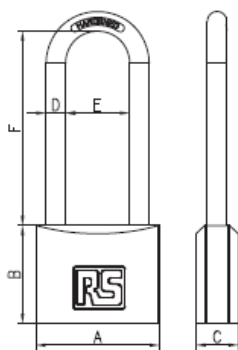

Datasheet

7816004 - Solid Brass Long Shackle Padlock 40 mm

ENGLISH

Dimensions:

Item	Lock Body Dimension(mm)		
	A	B	C
7816004	40	32	14

Shackle Dimension(mm)		
D	E	F
6	21	63

Product Description:

- Solid brass lock body and lock cylinder with great corrosion resistance
- High precision keys produced by professional equipment, little interchange
- Pin tumbler structure for great pick resistance test
- Different sizes of lock body and shackle for different choices