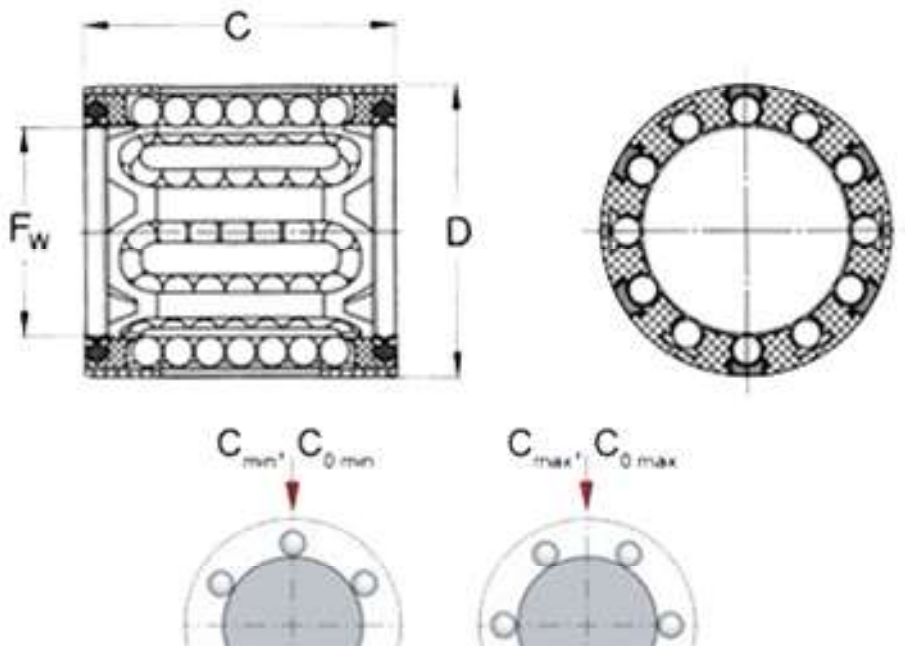

## LBBR 10-2LS

Linear ball bearing with 2 seals

C [mm]:	26
D = Da [mm]:	17
Fw [mm]:	10
Ball rows [#]:	5

Date: 06/05/2020

The contents of this report are the copyright of the publisher and may not be reproduced (even extracts) unless permission is granted. Every care has been taken to ensure the accuracy of the information contained in this report but no liability can be accepted for any loss or damage whether direct, indirect or consequential arising out of the use of the information contained herein.

## LBBR 10-2LS

Linear ball bearing with 2 seals

Cdyn [N]:	585
C0 [N]:	415
Weight [kg]:	0.011

---

**Date:** 06/05/2020

The contents of this report are the copyright of the publisher and may not be reproduced (even extracts) unless permission is granted. Every care has been taken to ensure the accuracy of the information contained in this report but no liability can be accepted for any loss or damage whether direct, indirect or consequential arising out of the use of the information contained herein.