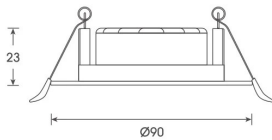

LED Spot Switch 3W-7W 220-500lm 830-865 38° TP White

Article number: 146724

BAI LED Recessed Spot Adjustable Switch 3CCT 3W=220lm 5W=300lm 7W=500lm 3000K 4000K 6500K 38° Thermoplastic Matt White 90x25mm IP20 IK03 Cable 190mm 2x0.75mm² 230V-240V

This round adjustable LED (furniture)spot has two switches. The wattage and therefore the lumen value can be set in three positions (220/300/500lm). With the second switch, three different light colours can be selected (3000K/4000K/6500K). These switches are located on top of the spot. The housing is matt and is made of thermoplastic. The light of this spot is "flicker-free". Ambient temperature: -10°C to +45°C.