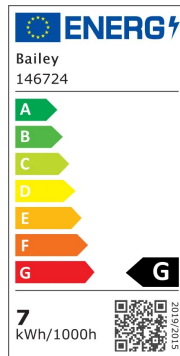

LED Spot Switch 3W-7W 220-500lm 830-865 38° TP White

Article number: 146724

BAI LED Recessed Spot Adjustable Switch 3CCT 3W=220lm 5W=300lm 7W=500lm 3000K 4000K 6500K 38° Thermoplastic Matt White 90x25mm IP20 IK03 Cable 190mm 2x0.75mm² 230V-240V

Cut Out
Ø68

General ETIM properties

ETIM group	Luminaires
ETIM class	Downlight/spot/floodlight
Name	LED Spot Switch 3W-7W 220-500lm 830-865 38° TP White
Brand	Bailey
Productseries	BaiLum recessed
Producttype	LED Spot Switch

Dimming Touch and Dim	No
Dimming Zigbee	No
Dimming with push-button	No
Reflector	High-gloss
Light distributor	Other
Light distribution	Symmetric
Beam angle	21-40° - Medium beam
Light outlet	Direct
Colour rendering index CRI	80-89
Rated lifetime L70/B50 at 25 °C [h]	15000
Impact strength	IK03
Protection class according to IEC 61140	II
Rated ambient temperature according to IEC 62722-2-1 [°C]	-10 - 25
Suitable for lamp power [W]	3 - 7
Colour of light	White
Emergency power supply system	None
Flickering value Pst LM	0.01
Constant light output (CLO)	No
Colour of light adjustable	Positions
Luminous flux adjustable	Positions
Beam angle adjustable	No
Stroboscope effect value SVM	0.01
Width [mm]	68
Height/depth [mm]	25
Length [mm]	90
Outer diameter [mm]	90
Type of wiring	Ending
Conductor cross section [mm²]	0.75
Connection type	Other
Power factor	0.5
Filament test according to IEC 60695-2-11	650 °C - 30 s
Photobiological safety according to EN 62471	RG0
Reflector colour	Other
Luminaire with limited surface temperature, sign "D" according to EN 60598-2-24	No
Covering of the luminaire with thermally insulating material possible	No
Number of poles	2
Suitable for workplace according to EN 12464-1	No
Nominal current [mA]	55 - 55
Energy efficiency class of the light source according to EU regulation 2019/2015	G
Compatible with Apple HomeKit	No
Colour consistency (McAdam ellipse)	SDCM6