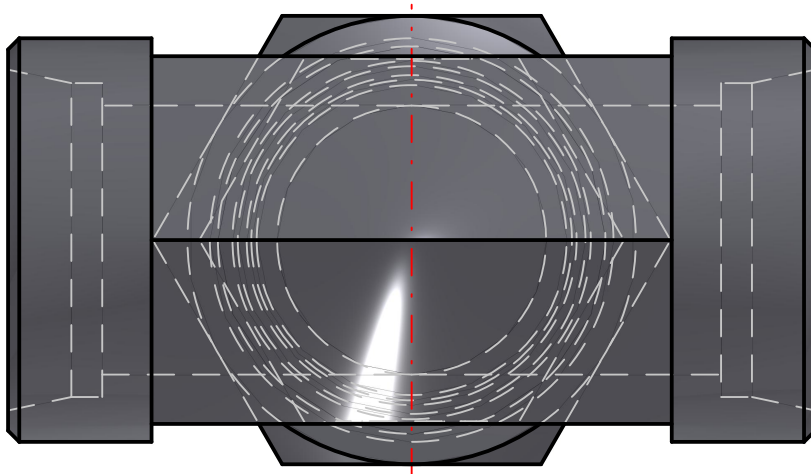

ENGINEERING YOUR SUCCESS.

Parker Hannifin Corporation
High Pressure Connectors Europe
Am Metallwerk 9
33659 Bielefeld, Germany
Ph: +49 (0) 521-4048-0
Fax: +49 (0) 521-4048-4280

PARKER High Pressure Connectors Europe Division
Ermeto DIN tube to tube swivel high pressure hydraulic tube fittings

PART Number: ET35LOMDCF

*Interactive 3D graphic, click to activate and rotate
(3D capable PDF viewer required)*

Technical Data	
Part Number	ET35LOMDCF
Series Name	Ermeto DIN tube to tube swivel high pressure hydraulic tube fittings
Series Code	Ermeto DIN tube to swivel high pressure hydraulic tube fittings
Division ID	687614
Division Name	High Pressure Connectors Europe Division
Company	Parker Hannifin