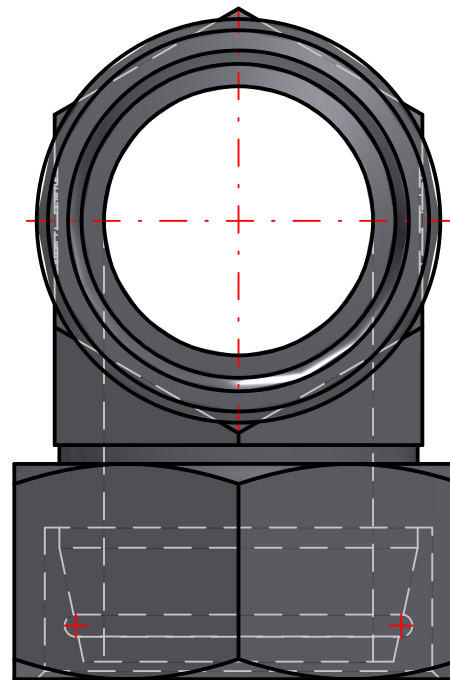

ENGINEERING YOUR SUCCESS.

Parker Hannifin Corporation
High Pressure Connectors Europe
Am Metallwerk 9
33659 Bielefeld, Germany
Ph: +49 (0) 521-4048-0
Fax: +49 (0) 521-4048-4280

PARKER High Pressure Connectors Europe Division
Ermeto DIN tube to tube swivel high pressure hydraulic tube fittings

PART Number: ET35LOMDCF

*Interactive 3D graphic, click to activate and rotate
(3D capable PDF viewer required)*

Technical Data	
Part Number	ET35LOMDCF
Series Name	Ermeto DIN tube to tube swivel high pressure hydraulic tube fittings
Series Code	Ermeto DIN tube to swivel high pressure hydraulic tube fittings
Division ID	687614
Division Name	High Pressure Connectors Europe Division
Company	Parker Hannifin