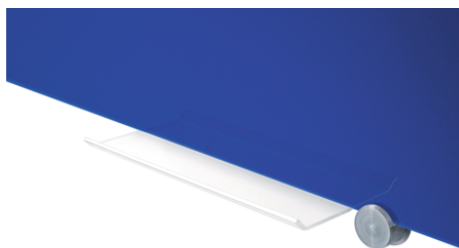

- Magnetic glassboard surface (4 mm)
- Can be written on with Legamaster chalk markers and Legamaster board markers
- Legamaster glassboards can be mounted horizontally and vertically
- Available in colours white, black, red and blue
- Concealed wall mounting (40x60 and 60x80 cm) or wall mounting brackets (90x120 and 100x150 cm)
- Optional marker tray 200 mm (ref. 7-126800) is easily fixed to the glassboard with a strong adhesive strip

Coloured glassboard

90 x 120 cm blue

- Minimalistic colourful and decorative glassboard with all functionalities of a standard memoboard / whiteboard
- Tempered safe glass (4 mm)
- Perfect smooth writability
- Very good to excellent dry-wipeability: write on/ dry wipe surface is guaranteed for 25 years when used in combination with Legamaster accessories
- Hygienic glass surface that is easy to clean and keep clean with Legamaster whiteboard and glassboard cleaner
- Legamaster glassboards come with 2 superstrong glassboard magnets (diam. 12 mm), one Legamaster chalk marker, fixing kit and a clear mounting instruction (white glassboards: black marker, all other colours: white marker)
- Remove permanent marker ink: can be used with Magic-Wipe

Ref.: **7-104854**

EAN: **8713797078962**

Recommended accessories

- Glassboard Starter kit Ref.:7-125200
- Marker tray plexi glass coloured glassboard Ref.:7-126800

Product specifications

Surface (material/color)	Safety glass / Blue
Magnetic	Yes
Product dimensions	W: 1200 x H: 900 x D: 4 (mm)
Mounting type	Wall (brackets)
Included accessories	One chalkmarker, Two strong glassboard magnets
Product warranty	2 years
Surface warranty	25 years