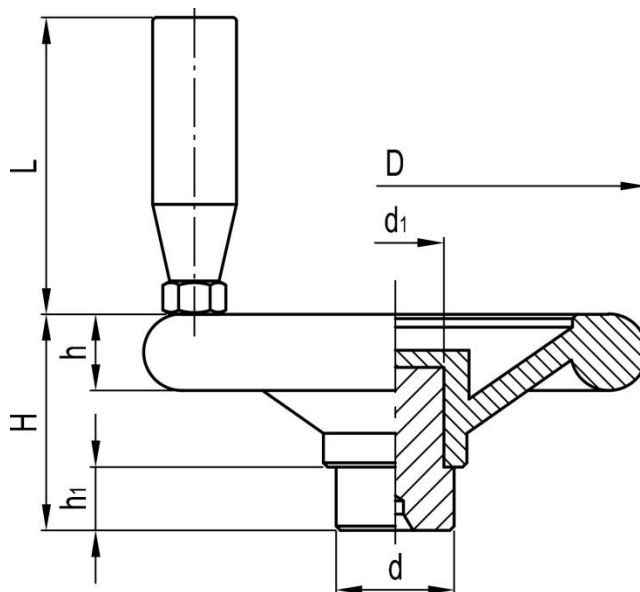

Datasheet

Solid handwheel with revolving handle, covered hub

RS Stock No: 1612041

Specification

Handwheel material: Phenoplast

Revolving handle material: Glass-fibre reinforced technopolymer

Zinc-plated steel hub with pre-drilled hole

ENGLISH

Stock no	D	d	d1	H	h	h1	L
1612039	120	28	23	50	18	14	70
1612040	160	40	32	63	22	20	85
1612041	200	40	32	73	23	21	85