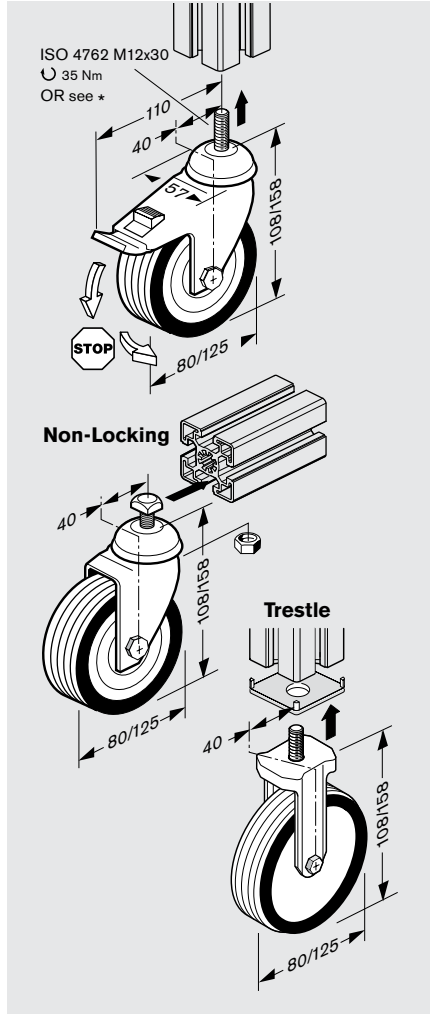

Section 7: Floor to Frame Elements

Casters

Heavy-Duty Casters

Features:

- Suitable for tool carts and small machines that must be transported from one area to another
- Available in locking or non-locking versions
- Standard width 32mm
- Four types are available:
 - 1 Conductive for ESD applications
 - 2 Chemical-resistant, reinforced wheels (resistant to petroleum and alcohol based solvents)
 - 3 Floor-protective to prevent marring of floor surfaces
 - 4 Solid core abrasion-resistant, which are suitable for ESD and clean room applications
- Types 1, 3 and 4 are available with 80mm or 125mm diameter wheels
- Type 2 is available with 125mm diameter wheels only

Material:

- Types 1 TPE with thread pick-up protection
- Type 2: polyamide reinforced
- Type 3: TPE on polyamide rim
- Type 4: TPE or solid rubber

Caster Type	Max. Load in N (lbs.)	
	80mm wheel	125mm wheel
1	900 (202)	1100 (247)
2	N/A	1100 (247)
3	900 (202)	1100 (247)
4	900 (202)	1100 (247)