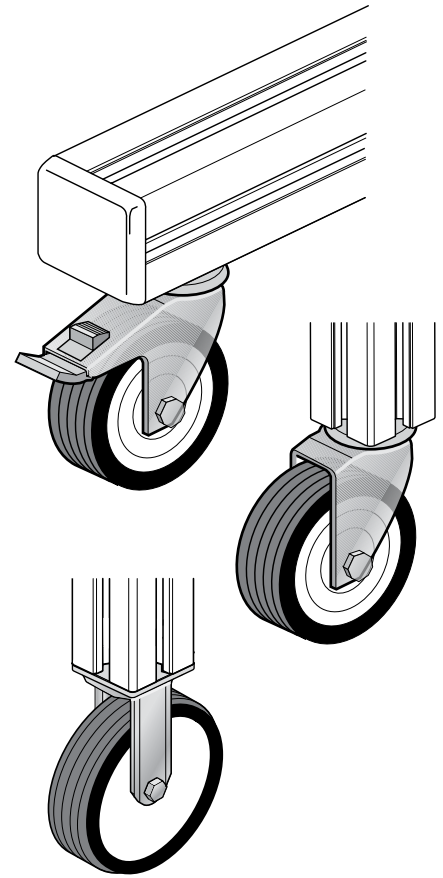

Section 7: Floor to Frame Elements

Casters

Heavy-Duty Casters

Features:

- Suitable for tool carts and small machines that must be transported from one area to another
- Available in locking or non-locking versions
- Standard width 32mm
- Four types are available:
 - 1 Conductive for ESD applications
 - 2 Chemical-resistant, reinforced wheels (resistant to petroleum and alcohol based solvents)
 - 3 Floor-protective to prevent marring of floor surfaces
 - 4 Solid core abrasion-resistant, which are suitable for ESD and clean room applications
- Types 1, 3 and 4 are available with 80mm or 125mm diameter wheels
- Type 2 is available with 125mm diameter wheels only

Material:

- Types 1 TPE with thread pick-up protection
- Type 2: polyamide reinforced
- Type 3: TPE on polyamide rim
- Type 4: TPE or solid rubber

Caster Type	Max. Load in N (lbs.)	
	80mm wheel	125mm wheel
1	900 (202)	1100 (247)
2	N/A	1100 (247)
3	900 (202)	1100 (247)
4	900 (202)	1100 (247)