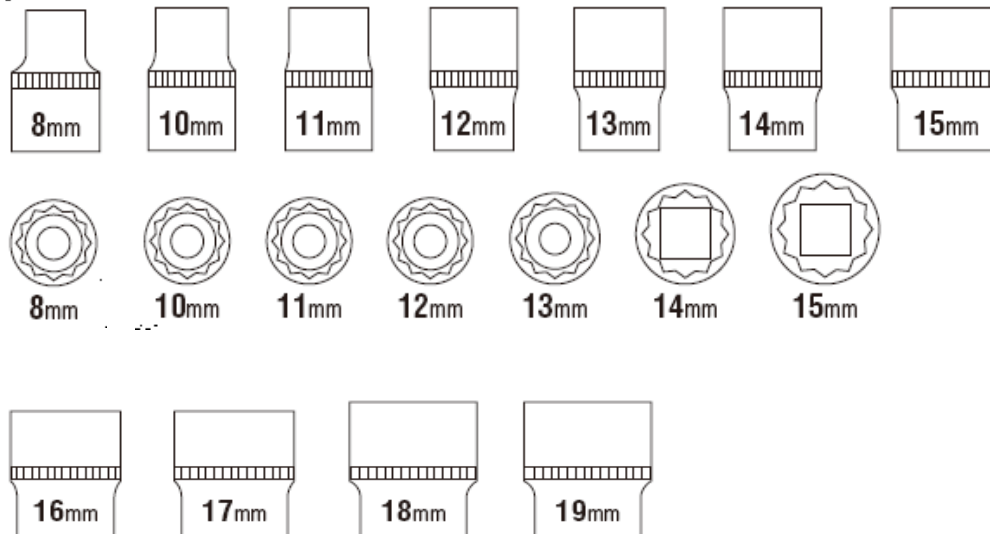

Datasheet

ITEM NO: KST0028 | 12PC 3/8" DR SOCKET SET
 RS STOCK NO: 6685783

SPECIFICATION:

- 1) MATERIAL DROP FORGED CHROME VANADIUM STEEL
- 2) FINISH: SATIN CHROME PLATED WITH KNURLED CENTRAL PORTION OF SOCKETS & RATCHET HANDLE (MATT FINISH)
- 3) CONTENTS
 - 1PC- 3/8" DR MINI-HEAD REVERSIBLE RATCHETING HANDLE , 72 TEETH
 - 13PC-3/8" DR SHALLOW SOCKET
 - SIZE :8,10,11,12,13,14,15,16,17,18 AND 19MM

668-5783

12 piece $\frac{3}{8}$ in Socket Set
Set Contents

3/8in Square Drive

Ratchet Handle

Standard Metric Sockets: 8; 10; 11; 12; 13; 14; 15; 16; 17; 18; 19 mm