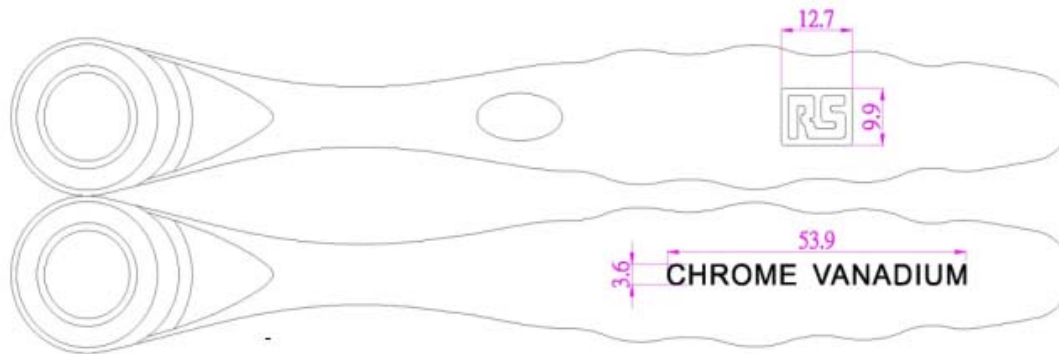

Datasheet

ITEM NO: KST0028 | 12PC 3/8" DR SOCKET SET
 RS STOCK NO: 6685783

SPECIFICATION:

- 1) MATERIAL DROP FORGED CHROME VANADIUM STEEL
- 2) FINISH: SATIN CHROME PLATED WITH KNURLED CENTRAL PORTION OF SOCKETS & RATCHET HANDLE (MATT FINISH)
- 3) CONTENTS
 - 1PC- 3/8" DR MINI-HEAD REVERSIBLE RATCHETING HANDLE , 72 TEETH
 - 13PC-3/8" DR SHALLOW SOCKET
 - SIZE :8,10,11,12,13,14,15,16,17,18 AND 19MM

668-5783

12 piece $\frac{3}{8}$ in Socket Set
Set Contents

3/8in Square Drive

Ratchet Handle

Standard Metric Sockets: 8; 10; 11; 12; 13; 14; 15; 16; 17; 18; 19 mm