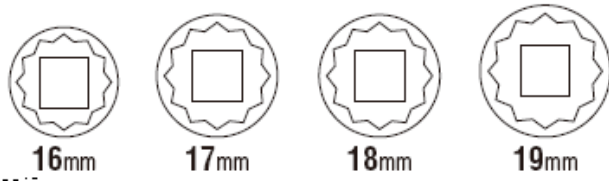

Datasheet

ITEM NO: KST0028 | 12PC 3/8" DR SOCKET SET
 RS STOCK NO: 6685783

SPECIFICATION:

- 1) MATERIAL DROP FORGED CHROME VANADIUM STEEL
- 2) FINISH: SATIN CHROME PLATED WITH KNURLED CENTRAL PORTION OF SOCKETS & RATCHET HANDLE (MATT FINISH)
- 3) CONTENTS
 - 1PC- 3/8" DR MINI-HEAD REVERSIBLE RATCHETING HANDLE , 72 TEETH
 - 13PC-3/8" DR SHALLOW SOCKET
 - SIZE :8,10,11,12,13,14,15,16,17,18 AND 19MM

668-5783

12 piece $\frac{3}{8}$ in Socket Set
Set Contents

3/8in Square Drive

Ratchet Handle

Standard Metric Sockets: 8; 10; 11; 12; 13; 14; 15; 16; 17; 18; 19 mm