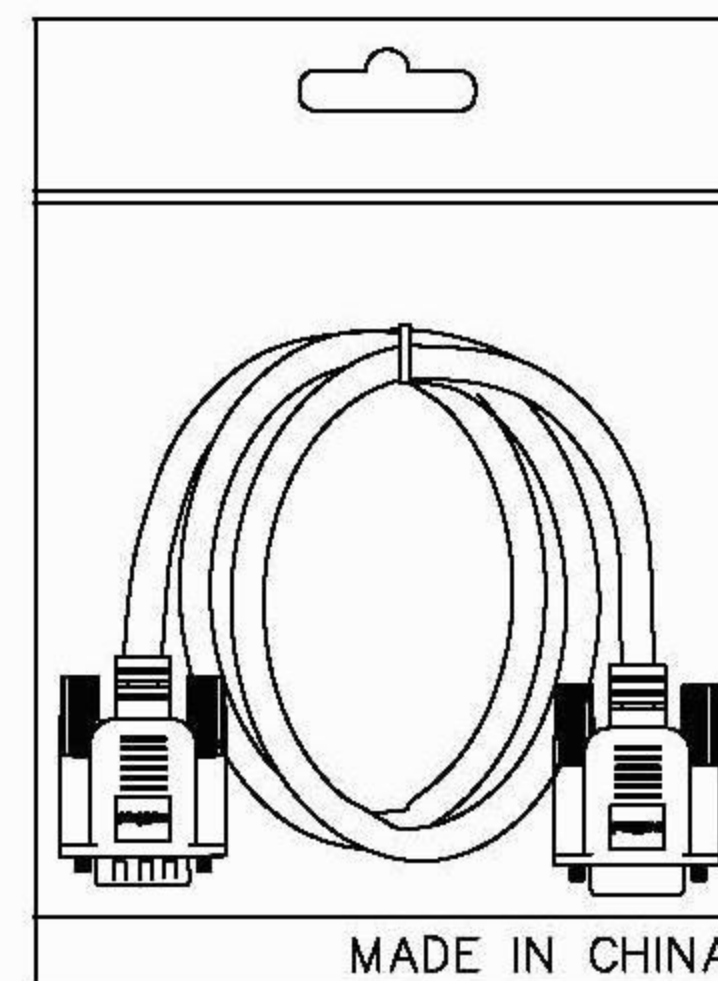

PE BAG(250*360*0.06)
+ 吊卡+条码贴纸包装
25PCS/CTN

COMPANY	RLA		ITEM NO.	11.01.6590	NO	B	Rotronic Co., Ltd.	SCALE	NON
REVISION	DATE	DISCRIPTION	DRAWN BY					UNIT(mm)	⊕
REV.A/0	2006.12.21	S	DESIGNED BY					DRAWING NO.	
			APPROVAL BY