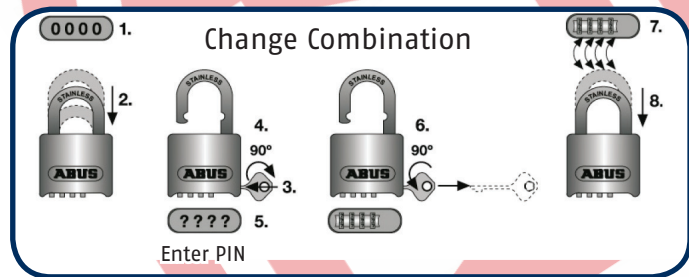

# 190/60mm Heavy Duty Combination Padlocks

- All new combination mechanism : Improved reliability
- Positive code wheel action : Reduces code wheel setting errors
- Through hardened steel shackle : Resists hacksaw attacks
- Black chrome shackle : For better corrosion resistance
- Solid hardened steel jacket : Resists physical attack
- Ball bearing locking : Gives protection against pulling & twisting attacks
- 4 digit resettable combination : Set your own PIN

Combination Mechanism	Set your own PIN	Bolt Cutter Resistant	Drill Resistant	Saw Resistant	Ball Bearing Locking	Hardened Steel

190/60 Granit Padlock with 130/180 Granit Hasp & Staple

190/60 Combination Padlock