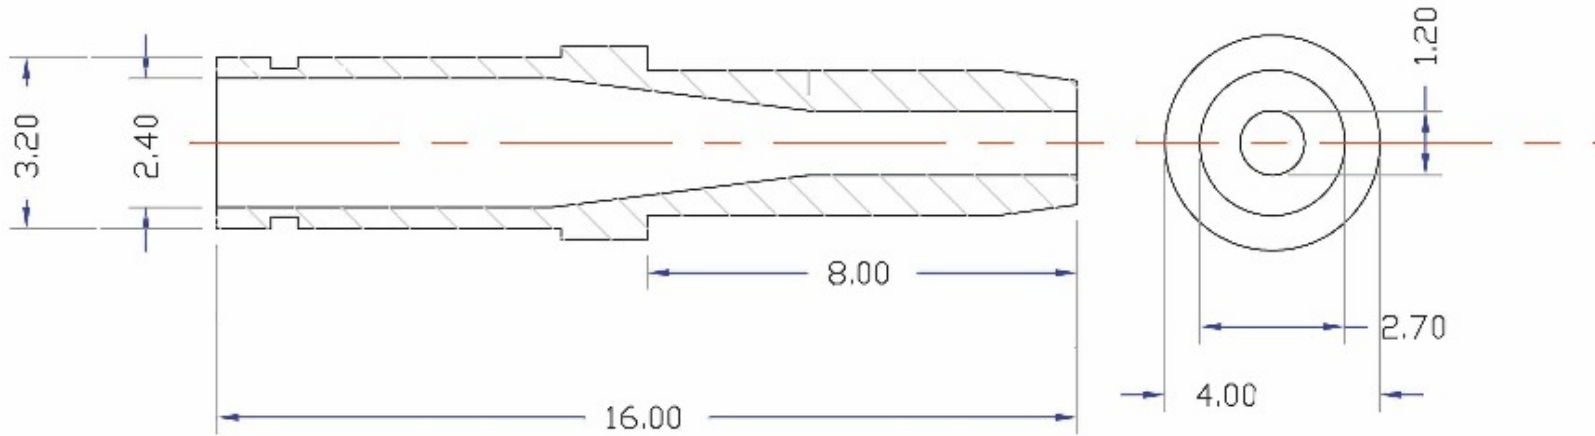

ISSUE	PRODUCTION RELEASE	DATE
1	New Drawing	06/12/2001

Connector Body

Connector Nut

SPECIFICATIONS

NO. EMITTERS	
COLOUR	
BACK FINISH	
EDGE FINISH	

DO NOT SCALE

Tolerance +/- 0.2mm		DATE 06/12/2001	DESCRIPTION Fibre-optic connector	PART No. RS425-8635
			MATERIAL Nickel Silver	SCALE 1:1
			DIMENSIONS mm	
Specifications subject to change without notice. E&OE.				