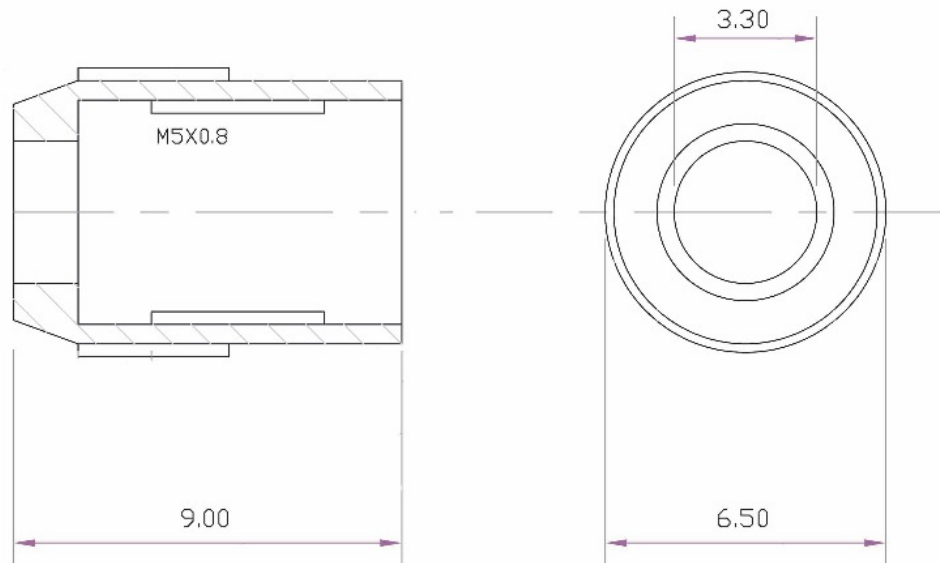

ISSUE	PRODUCTION RELEASE	DATE
1	New Drawing	06/12/2001

Connector Body

Connector Nut

SPECIFICATIONS

NO. EMITTERS	
COLOUR	
BACK FINISH	
EDGE FINISH	

DO NOT SCALE

Tolerance +/- 0.2mm		DATE 06/12/2001	DESCRIPTION Fibre-optic connector	PART No. RS425-8635
			MATERIAL Nickel Silver	SCALE 1:1
			DIMENSIONS mm	
Specifications subject to change without notice. E&OE.				