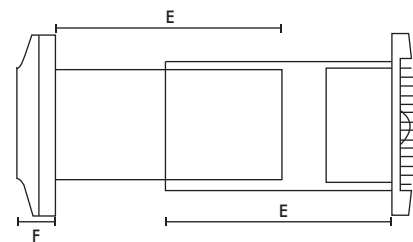

442947

Dimensions (mm)

A	BØ	C	D	E	F
160	99	80	97	200	32

Transformer (W X H X D) 147 X 86 X 65

Weight 0.6kg

Panel

Wall

Fixing hole diameter 117mm