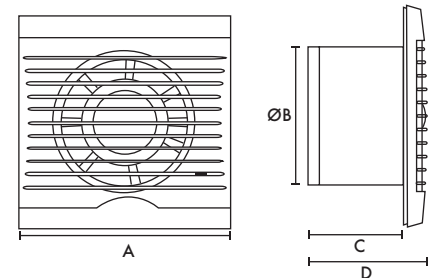

442947

Dimensions (mm)

A	BØ	C	D	E	F
160	99	80	97	200	32

Transformer (W X H X D) 147 X 86 X 65

Weight 0.6kg

Panel

Wall

Fixing hole diameter 117mm