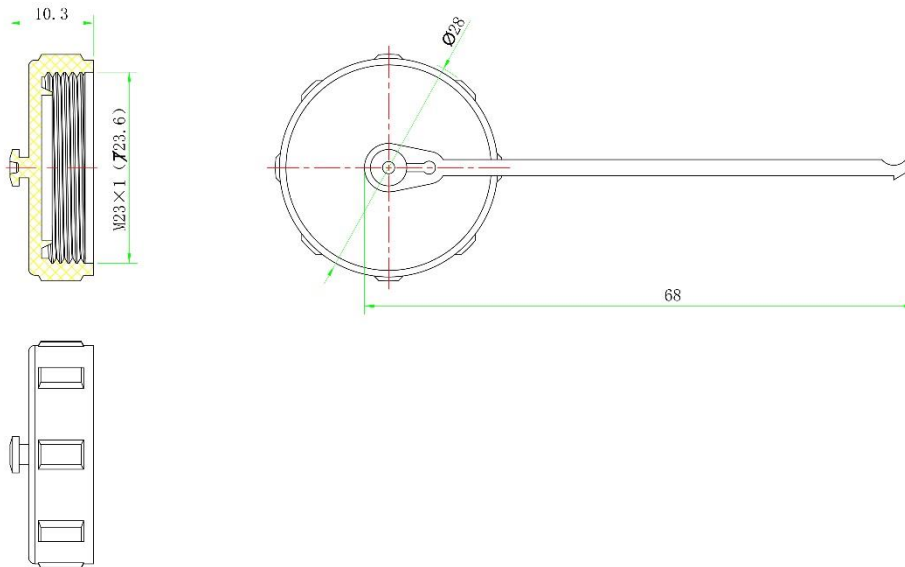

Datasheet

CAP for RS PRO SP2111, SP2112 & SP2113 Connectors

Product Details

The RS Pro SP13 series is a range of small but robust waterproof connectors, which are sealed to IP68. Threaded coupling ensures a secure connection, even in extremely harsh environments.

Versions are available for in-line cable to cable and for cable to panel connections. Plugs and receptacles are available with either male pins or female sockets. These products are especially suited for use in indoor or outdoor applications where space is at a premium.

Features and Benefits

- Cap for RS Pro SP2111, SP2112 & SP2113 ranges
- Threaded Coupling
- IP68

Dimensional line drawings

Quality Standards