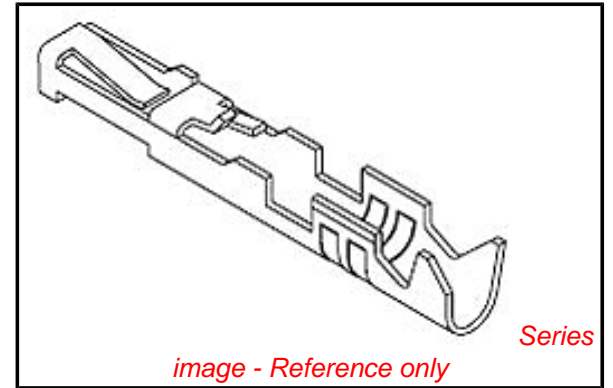

PLEASE CHECK WWW.MOLEX.COM FOR LATEST PART INFORMATION

Part Number: [90119-0109](#)
Status: **Active**
Overview: [C-Grid III™](#)
Description: C-Grid III™ Crimp Terminal, 22-24 AWG, Reel, Tin (Sn)

Documents:

[3D Model](#) [RoHS Certificate of Compliance (PDF)](#)
[Drawing (PDF)](#)

General

Product Family	Crimp Terminals
Series	90119
Application	Signal
Comments	Left-hand feed
Crimp Quality Equipment	Yes
Overview	C-Grid III™
Packaging Alternative	90119-2109 (Loose)
Product Name	C-Grid III™
UPC	800753538795

Physical

Gender	Female
Material - Metal	Phosphor Bronze
Material - Plating Mating	Tin
Material - Plating Termination	Tin
Net Weight	0.073/g
Packaging Type	Reel
Plating min - Mating	1.016µm
Plating min - Termination	1.016µm
Termination Interface: Style	Crimp or Compression
Wire Insulation Diameter	1.02-1.47mm
Wire Size AWG	22, 24
Wire Size mm²	N/A

Material Info

Reference - Drawing Numbers

Sales Drawing	SD-90119

EU RoHS

**ELV and RoHS
Compliant**

REACH SVHC

**Contains SVHC: No
Low-Halogen Status
Low-Halogen**

China RoHS

**Need more information on product
environmental compliance?**

Email productcompliance@molex.com
For a multiple part number RoHS Certificate of
Compliance, [click here](#)

Please visit the [Contact Us](#) section for any
non-product compliance questions.

Search Parts in this Series

90119Series

Use With

C-Grid III™ Modular Crimp Housing [90156](#) ,
[90123](#) , [90142](#) , [90143](#) , [90160](#)

Application Tooling | FAQ

*Tooling specifications and manuals are
found by selecting the products below.
Crimp Height Specifications are then
contained in the Application Tooling
Specification document.*

Global

Description	Product #
T2 Terminator Die	0638514100
Extraction Aid	0690080003
Insertion Tool	0690080140
Hand Crimp Tool For	0638258100
C-Grid III™ Female Crimp Terminals, 22-24AWG	
FineAdjust™ Applicator	0638614100