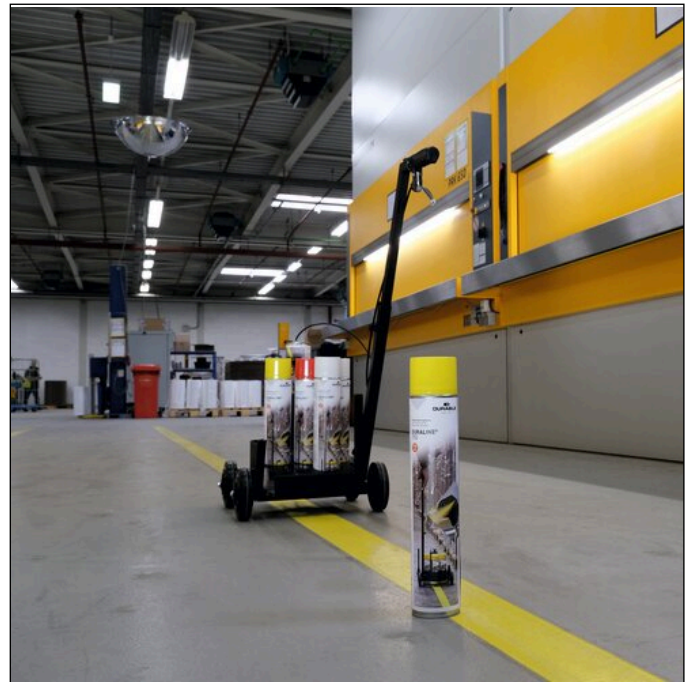

# Floor marking spray DURALINE® 750

Article number	114003	Sales unit quantity	1 Piece
Colour	Red	Sales unit EAN	4005546742250
Packaging unit	1 piece	Packing weight (gross)	833 G
Base EAN	4005546742250	Country of origin	DE

## Product description

- Permanent floor marking spray for indoor and outdoor use
- Marking spray for demarcating areas and optimizing traffic routes in factories, warehouses, production facilities and parking lots etc.
- Suitable for forklifts
- The surface to be sprayed must be free of dust, grease and other contaminants
- Optimum application in a temperature range between +5°C and +40°C
- Range approx. 100 m per spray can, depending on the width of the line, the thickness of the application and the condition of the floor
- Colors similar to RAL 9003 signal white, 3001 signal red, 1003 signal yellow

## Product features

Outer height (mm)	340
Outer Ø (mm)	63
Filling quantity / Filling quantity for	750 ml
Brand	DURABLE
Application area	Walking area, driving area