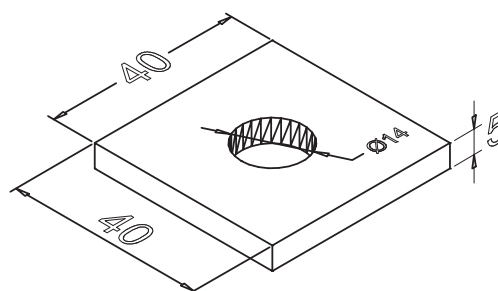

Datasheet

Square Plate Washers Hot Dipped Galvanised

RS Stock No **1766944**

Size **M12 x 40 x 5**

For use with channel/strut and in general construction applications.

Please view our full range listing below

RS Stock No	Size (mm)
1766950	M6 x 40 x 3
1766952	M8 x 40 x 3
1766955	M10 x 40 x 3
1766957	M12 x 40 x 3
1766959	M6 x 40 x 5
1766930	M8 x 40 x 5
1766956	M10 x 40 x 5
1766944	M12 x 40 x 5