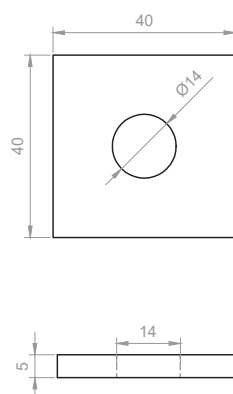

Datasheet

Square Plate Washers Hot Dipped Galvanised

RS Stock No **1766944**

Size **M12 x 40 x 5**

For use with channel/strut and in general construction applications.

Please view our full range listing below

RS Stock No	Size (mm)
1766950	M6 x 40 x 3
1766952	M8 x 40 x 3
1766955	M10 x 40 x 3
1766957	M12 x 40 x 3
1766959	M6 x 40 x 5
1766930	M8 x 40 x 5
1766956	M10 x 40 x 5
1766944	M12 x 40 x 5