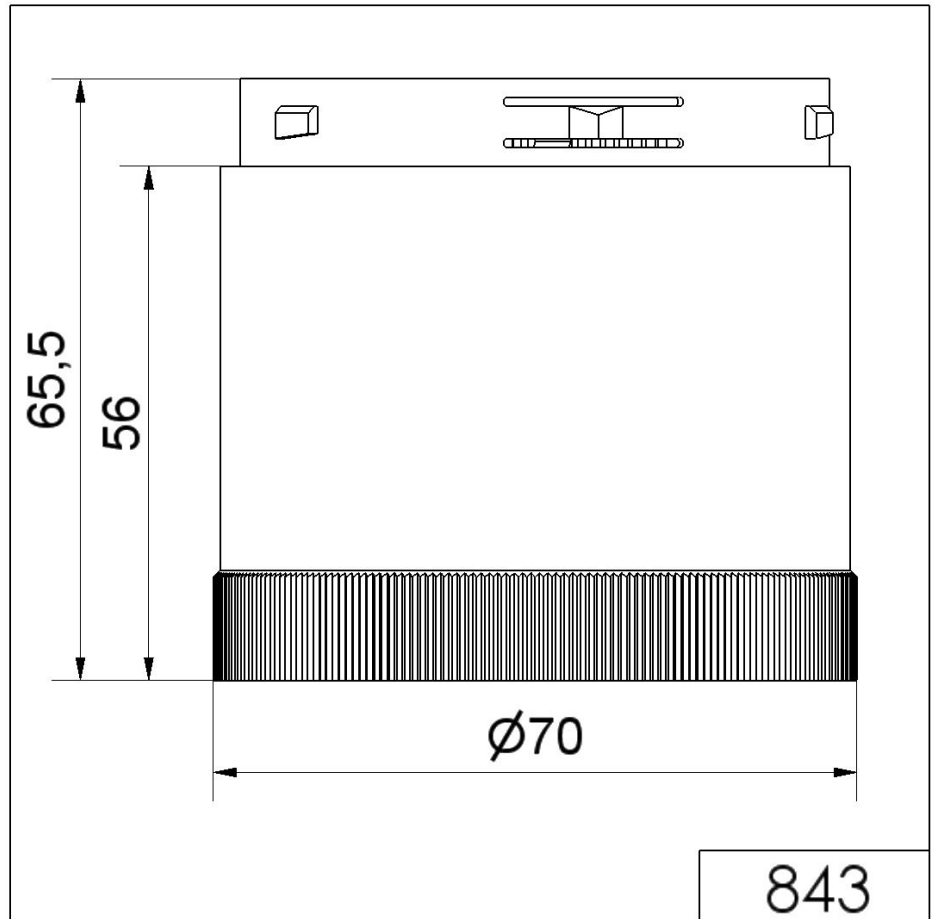

KombiSIGN 70 / LED Permanent Beacon 843
LED Perm. light element 24VAC/DC YE

ICAO Certification	No
Conforms with GL	No
Conforms with RoHS CN	No
Conforms with VdS	No

DRAWING

For additional installation and mounting information, refer to the appropriate user guide at www.werma.com. This printed copy is for information only and is subject to alteration.