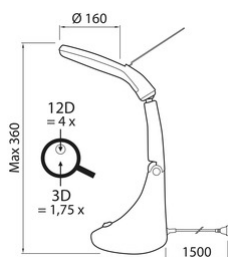

TABLE LAMP WITH MAGNIFYING LENS

4118731

6 W - 570lm - 6500K

DIMENSIONS	A	B	C
1	360	---	160

GENERAL INFORMATIONS	
Code	4118731
Ean	6435200219640
Family	TABLE LAMP WITH MAGNIFYING LENS
Technology	LED
PACKAGING	
Packaging	BOX
Pack	8

LIGHTING DATA	
Kelvin (°)	6500
Lumen	570
Luminous efficacy (lm / W)	95
TECHNICAL FEATURES	
Power (W)	6
Supply voltage (V) / Max (V)	220 / 240
Power frequency (Hz)	50
Dimmer compatibility	NO