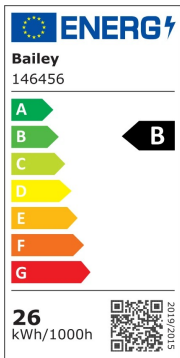

General ETIM properties

ETIM group	Lamps
ETIM class	LED-lamp/Multi-LED
Name	LED HID FIL T38 E27 26W 4850lm 740 Clear IP20 AC 220V-260V
Brand	Bailey
Productseries	LED HID Filament
Producttype	T38