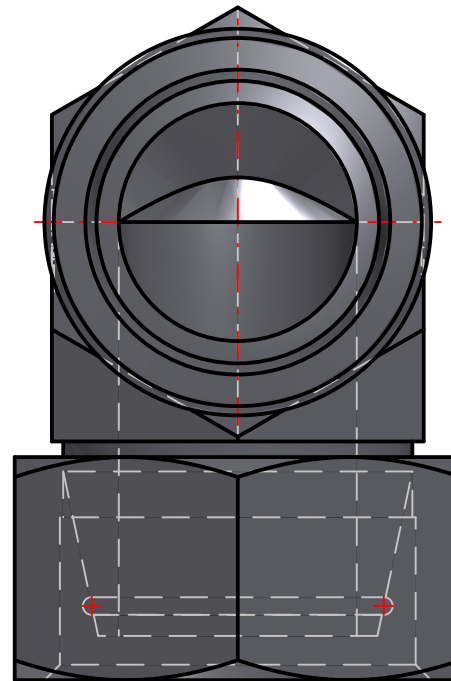

ENGINEERING YOUR SUCCESS.

Parker Hannifin Corporation
High Pressure Connectors Europe
Am Metallwerk 9
33659 Bielefeld, Germany
Ph: +49 (0) 521-4048-0
Fax: +49 (0) 521-4048-4280

PARKER High Pressure Connectors Europe Division
Ermeto DIN tube to tube swivel high pressure hydraulic tube fittings

PART Number: EW38SOMDCF

*Interactive 3D graphic, click to activate and rotate
(3D capable PDF viewer required)*

Technical Data	
Part Number	EW38SOMDCF
Series Name	Ermeto DIN tube to tube swivel high pressure hydraulic tube fittings
Series Code	Ermeto DIN tube to swivel high pressure hydraulic tube fittings
Division ID	687614
Division Name	High Pressure Connectors Europe Division
Company	Parker Hannifin