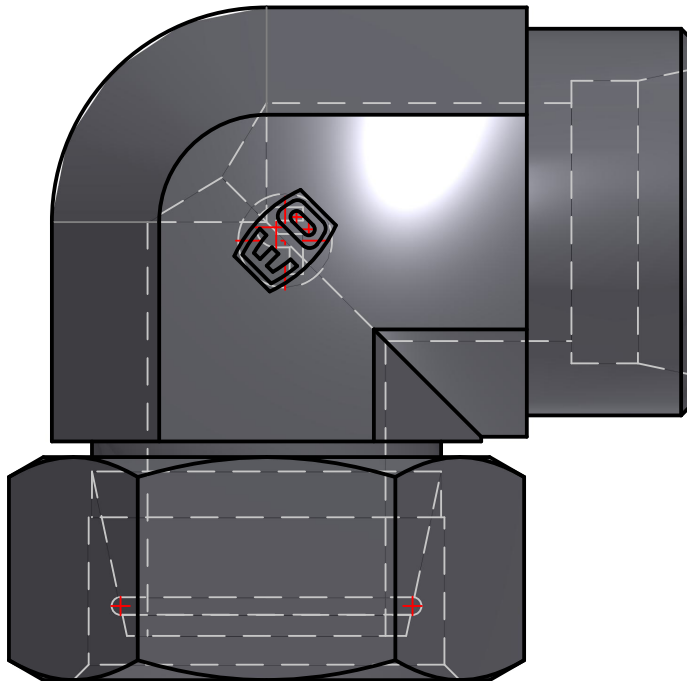

ENGINEERING YOUR SUCCESS.

Parker Hannifin Corporation
High Pressure Connectors Europe
Am Metallwerk 9
33659 Bielefeld, Germany
Ph: +49 (0) 521-4048-0
Fax: +49 (0) 521-4048-4280

PARKER High Pressure Connectors Europe Division
Ermeto DIN tube to tube swivel high pressure hydraulic tube fittings

PART Number: EW38SOMDCF

*Interactive 3D graphic, click to activate and rotate
(3D capable PDF viewer required)*

Technical Data	
Part Number	EW38SOMDCF
Series Name	Ermeto DIN tube to tube swivel high pressure hydraulic tube fittings
Series Code	Ermeto DIN tube to swivel high pressure hydraulic tube fittings
Division ID	687614
Division Name	High Pressure Connectors Europe Division
Company	Parker Hannifin