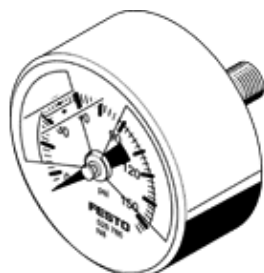

pressure gauge

MA-40-145-R1/8-PSI-E-RG

Part number: 526786

FESTO

With display unit in psi, adjustable red/green range.

Data sheet

Feature	Value
Indicating range [psi]	0 ... 145 psi
Conforms to standard	EN 837-1
Nominal size of pressure gauge	40
Design structure	Bourdon-tube pressure gauge
Mounting type	Line installation
Operating medium	Inert gases Neutral fluids
Operating pressure	0 ... 145 Psi
Alternating load factor	0.66
Measurement accuracy class	2,5
Protection class	IP43
Medium temperature	-20 ... 60 °C
Ambient temperature	-20 ... 60 °C
Materials note	Conforms to RoHS
Position of connection	Rear side central
Pneumatic connection	R1/8
Materials in contact with media	Brass
Material of threaded plug	Brass
Material housing	ABS
Material screen	PMMA
Housing colour	Black
Product weight	60 g
Note on operating and pilot medium	No acetylene No oxygen