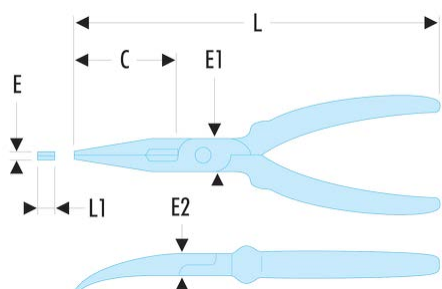

## 195.16CPESLS Short half-round nose pliers - SLS

### Description :

- Tool equipped with a FACOM SLS attachment solution, preventing any risk of accidental falls.
- The crimped "rotating" cable solution, selected and tested by FACOM, maintains user ergonomics.
- Narrow, finely serrated tips, 40° angled nose.
- Side cutter for copper and hard steel wire (max. 160 kg/mm<sup>2</sup>).
- Ergonomic grips resistant to chemical agents.
- Removable return spring.
- Finish: chromed.

C [mm]: 50

E [mm]: 3

E1 [mm]: 17

E2 [mm]: 9

L [mm]: 160

L1 [mm]: 2,5

[g]: 205