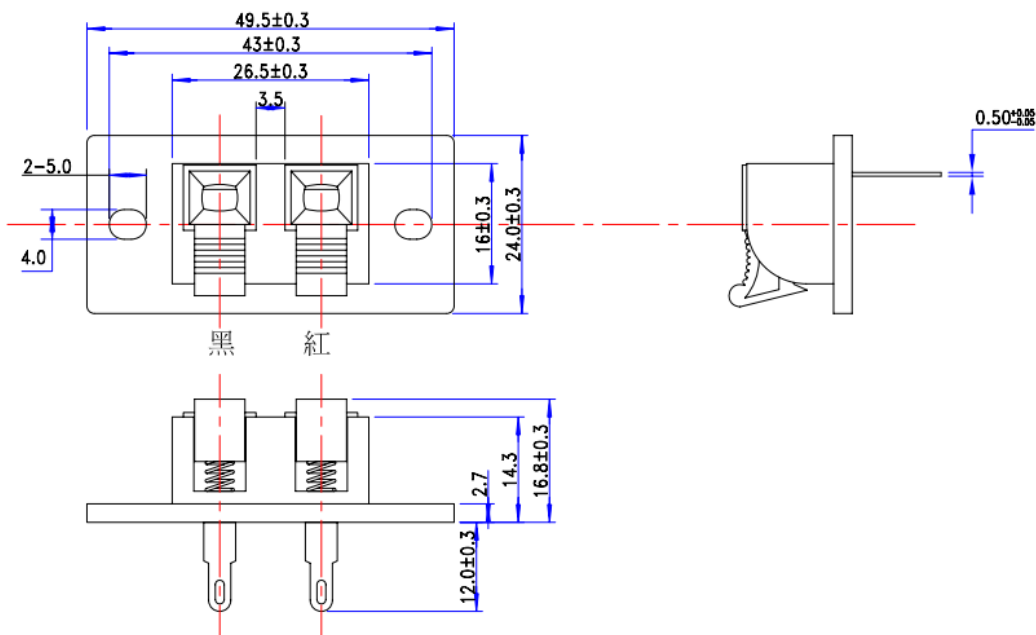

# 2 Way Female Black Panel Mount Loudspeaker Terminal Block

RS Stock number [392-677](#)

## Specifications

- Body Orientation: Straight
- Colour: Black
- Current Rating: 3A
- Gender: Female
- Mounting Type: Panel Mount
- Number of Contacts: 2
- Termination Method: Quick Connect