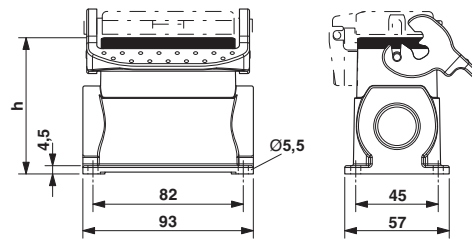

Technical data

Dimensions

Height	74 mm
Width	57 mm
Length	93 mm

Ambient conditions

Degree of protection of housing (IP)	IP65
Ambient temperature (operation)	-40 °C ... 125 °C

General

Type	B10
Housing type	Box mounting bases
Locking type	With single locking latch
No. of cable outlets	1
Cable exit	Left (view of the opened single locking latch)
Screw connection	none
Type of the screw connection	1x Pg29
Housing material	Aluminum die-cast

Cable gland - G-INSEC-PG29-M68N-NNES-S - 1411201

Cable gland, Cable gland material: Brass, nickel-plated, External cable diameter 18 mm ... 25 mm, Shielding: Yes, Connecting thread: Pg29, Color: silver

Plug for cable screw gland

Filler plugs - HC-BS-PG29 - 1674532

Filler plugs, for Pg screw connections, type Pg29

Drawings

Housing - HC-B 10-SML-74/O1PG29 - 1677649

Dimensional drawing

Dimensional drawing; $h = 74$ mm