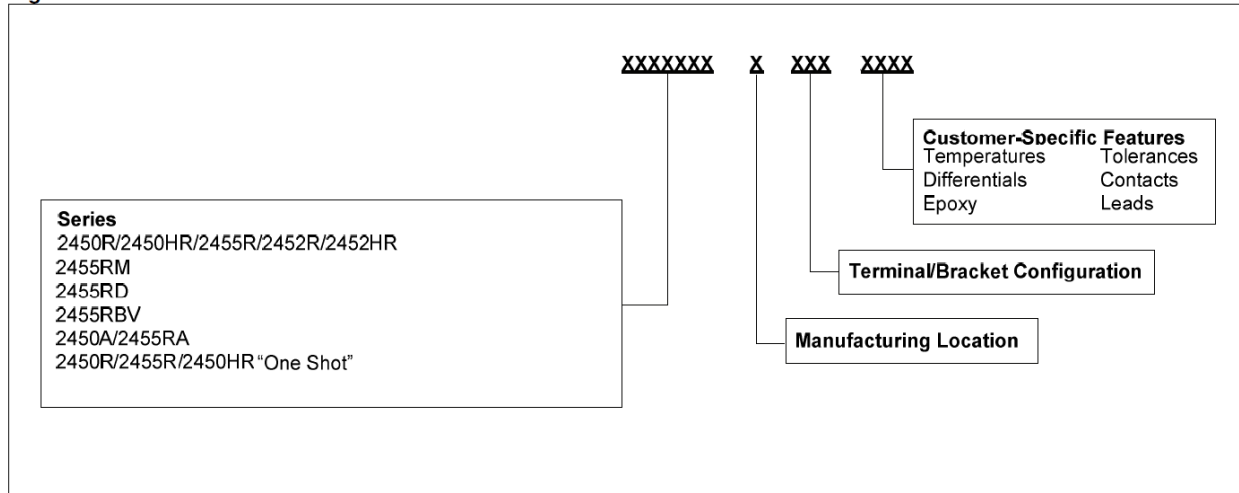

0.5 inch disc commercial thermostat listing chart:-

Figure 1. Commercial Thermostat Nomenclature

Notes:

1. The 34XX series of thermostats have material and contact ratings the same as per the 24XX series. The different prefix, i.e. "2" or "3" is assigned for commercial purposes.
2. 2455RP / 3455RP series included
3. CE mark is placed on product packaging as insufficient space on thermostat
4. Notified body # "0086" should appear under CE mark
5. BSI Type Examination and Surveillance Numbers:
  - type examination certificate number CE 694028
  - surveillance certificate number CE 694062
6. Fitting instructions included in the installation drawing for the thermostat listing. Refer also to the Honeywell product and line guides for commercial thermostats.