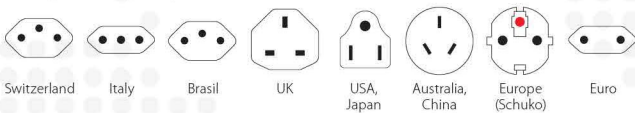

Compatibility (Input)