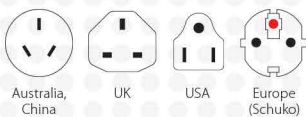

Compatibility (Output)