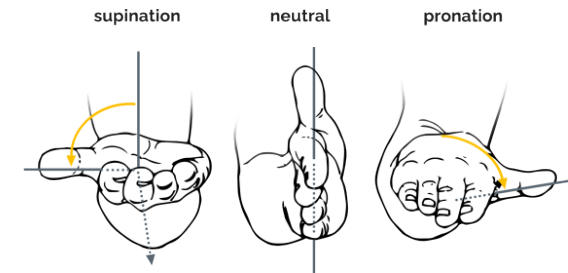

FastForward

This mouse gives you an instant click.

Ergonomics that feels natural

The FastForward is designed with an angle of inclination of 75°, which automatically puts your hand in a natural, relaxed position. This prevents tension in your hand, wrist and forearm, supports better posture and helps prevent common complaints such as RSI and carpal tunnel syndrome. It feels as natural as shaking hands with someone (but without uncomfortable eye contact). As a result, you don't have to get used to an ergonomic posture for a long time. These ergonomic benefits have been substantiated by research, in which a vertical hand position is linked with less muscle tension (Aarås et al., 2001; Quemelo & Vieira, 2013). Your wrist stays straight and the clicking motion becomes lighter, reducing the force your fingers need to apply.

Ergonomic background

Prolonged use of a regular mouse can lead to pain and discomfort in the shoulders, forearms, and hands (Chang et al., 2007 & Andersen et al., 2008). The handshake position of vertical mice keeps the wrist from bending as much to the side while the forearm also turns inward to a lesser degree (Schmid, et al., 2015). This means that muscle activity in the forearm is less than it would be when using a conventional mouse (Quemelo & Vieira, 2013). Research has shown that the use of a vertical joystick mouse ensures a faster recovery from forearm, wrist and hand complaints (Aarås, et al., 2001). And therefore, vertical mice compared to standard mice lead to a healthier and more comfortable way of working.