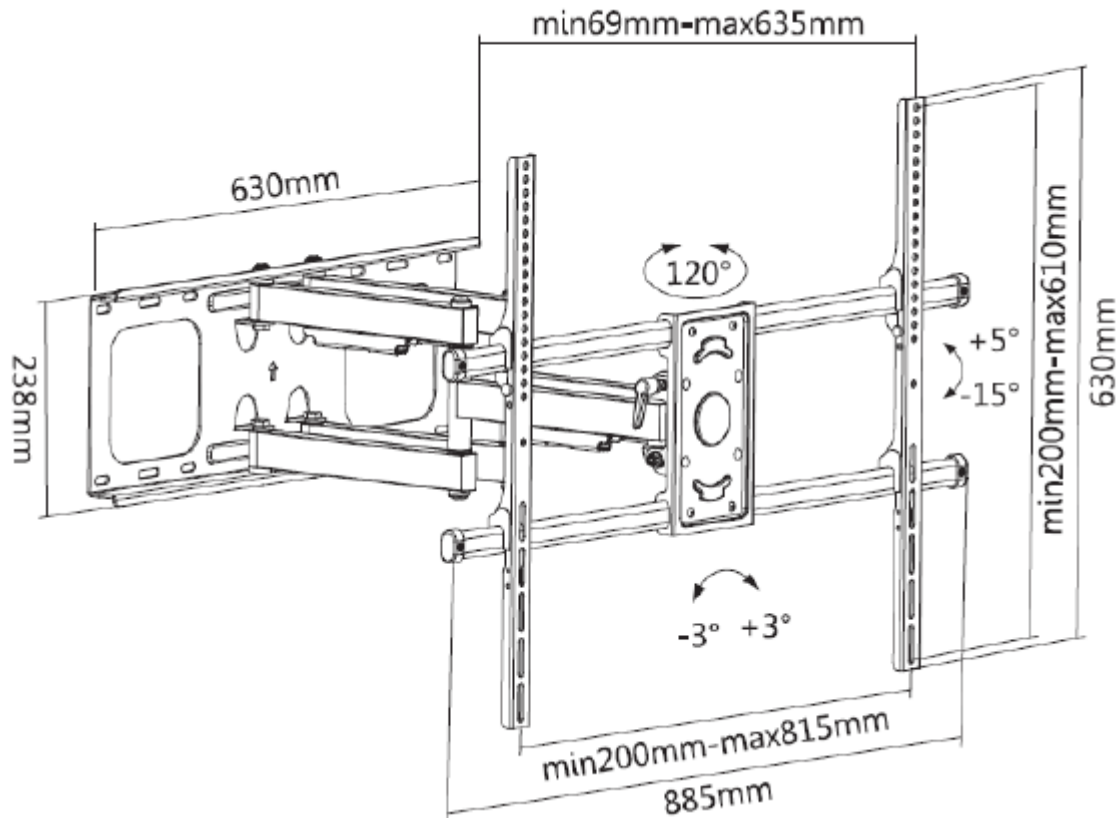

ENGLISH

Datenblatt - Fiche technique - Data sheet

RS Pro VESA Monitor Mount

RS Stock No: 141-8312

VALUE TV-Wandhalterung, flexibel, schwarz

VALUE Support mural pour écrans LCD, noir, noir

VALUE Solid Articulating Wall Mount TV Holder, black

Dimensions:

Features:

- Quick lock and release system holds TV in place with no tools required
- Integrated cable management keeps cables neatly organized
- Swivelling arm offer maximum viewing flexibility
- Freely tilting at a desired viewing angle by using a swing-over lever
- Built-in level adjustment ensures perfect positioning
- VESA: 200x200mm; 400x200mm ; 300x300mm ; 400x400mm; 600x400mm;
- 800x400mm; 400x300mm; 300x200mm; 800x600mm
- Level Adjustment : +3° ~ -3°
- Swivel: +60° ~ -60°
- Tilt: +5° ~ -15°
- Suggested Screen Size: 127cm ~ 228.6cm
- Loading: 75kgs
- Material: iron
- Profile: 69-635mm