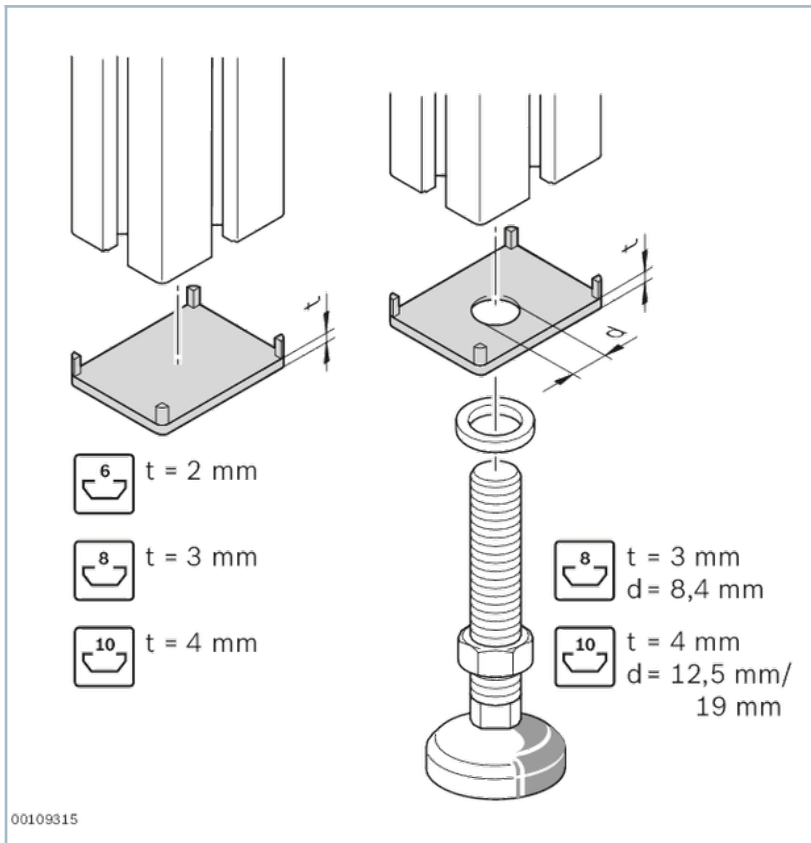

## Cover cap 90x90

- Cover cap to prevent injuries at open profile ends
- Attractive design
- Cover cap with hole for use with leveling feet and rollers

## Technical data

| No.        | Material |
|------------|----------|
| 3842548760 | PP       |
| 3842548761 |          |
| 3842548814 |          |
| 3842548815 |          |

## Ordering codes

|  |  | ESD   | No.        |
|--|---|---|------------|
| Cover cap 90x90, signal gray           | 20  |   | 3842548760 |
| Cover cap 90x90, black                 | 20  |  | 3842548761 |
| Cover cap with hole 90x90, signal gray | 20  |   | 3842548814 |
| Cover cap with hole 90x90, black       | 20  |  | 3842548815 |