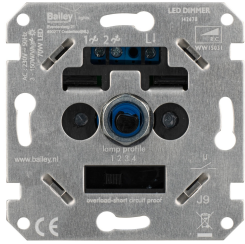

Dimming Bluetooth	No
Dimming Wi-Fi	No
Energy efficiency class according to EU regulation 2019/2015	D
With twilight switch	No
Material of light bulb	Glass

Complementary articles

142678
Bailey WW15031 LED Wall Dimmer RC 3-150W