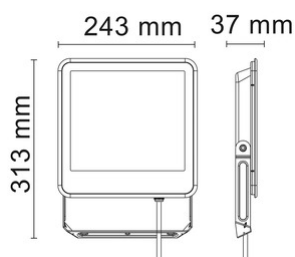

SLIM LED FLOODLIGHT ORLANDO

ORLANDO90G

90 W - 9900lm - 4000K

DIMENSIONS	A	B	C
1	313	---	37

GENERAL INFORMATIONS	
Code	ORLANDO90G
Ean	8031453023294
Family	SLIM LED FLOODLIGHT ORLANDO
Technology	LED
Body material	Aluminum
Diffuser / lens material	Glass
Operating temperature (° C)	-20 - +40

PACKAGING	
Packaging	BOX
Pack	5

LIGHTING DATA	
Kelvin (°)	4000
Lumen	9900
Beam (°)	110
Luminous efficacy (lm / W)	110
Color rendering (CRI)	>70

TECHNICAL FEATURES	
Power (W)	90
Supply voltage (V) / Max (V)	220 / 240
Power frequency (Hz)	50/60
Insulation class	1
Power factor	>0,9
Dimmer compatibility	NO

SLIM LED FLOODLIGHT ORLANDO

ORLANDO90G

90W - 9900lm - 4000K

- Slim LED floodlight with 'Driver On Board' (DOB) technology
- High efficiency 110 lm / W (ORLANDO10B/G 90 lm/W)
- Painted aluminum body with tempered glass diffuser
- White RAL 9016 or grey RAL 7024 colors - PIR version only in grey RAL 7024
- ORLANDO90B/G: Integrated valve to in order to avoid condensation