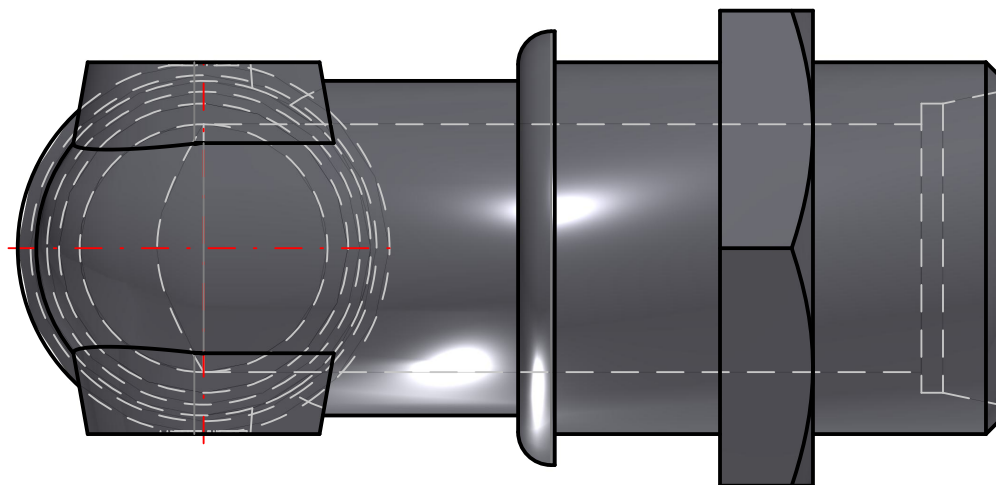

ENGINEERING YOUR SUCCESS.

Parker Hannifin Corporation
High Pressure Connectors Europe
Am Metallwerk 9
33659 Bielefeld, Germany
Ph: +49 (0) 521-4048-0
Fax: +49 (0) 521-4048-4280

PARKER High Pressure Connectors Europe Division
Ermeto DIN tube to tube high pressure hydraulic tube fittings

PART Number: WSV28LOMDCF

*Interactive 3D graphic, click to activate and rotate
(3D capable PDF viewer required)*

Technical Data	
Part Number	WSV28LOMDCF
Series Name	Ermeto DIN tube to tube high pressure hydraulic tube fittings
Series Code	Ermeto DIN tube to tube high pressure hydraulic tube fittings
Division ID	687614
Division Name	High Pressure Connectors Europe Division
Company	Parker Hannifin