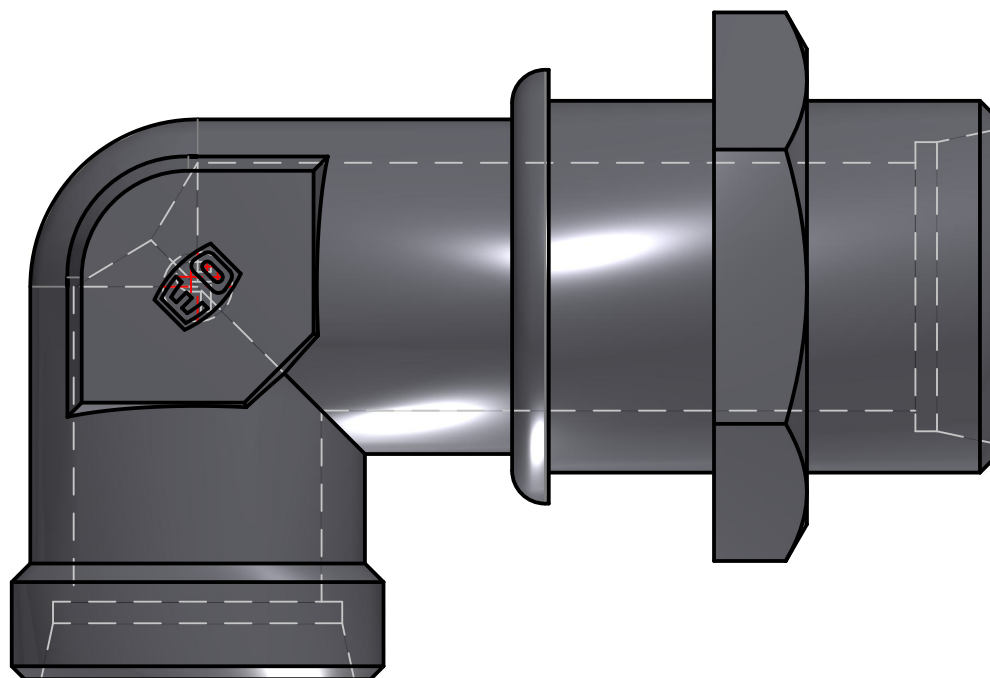

ENGINEERING YOUR SUCCESS.

Parker Hannifin Corporation
High Pressure Connectors Europe
Am Metallwerk 9
33659 Bielefeld, Germany
Ph: +49 (0) 521-4048-0
Fax: +49 (0) 521-4048-4280

PARKER High Pressure Connectors Europe Division
Ermeto DIN tube to tube high pressure hydraulic tube fittings

PART Number: WSV28LOMDCF

*Interactive 3D graphic, click to activate and rotate
(3D capable PDF viewer required)*

Technical Data	
Part Number	WSV28LOMDCF
Series Name	Ermeto DIN tube to tube high pressure hydraulic tube fittings
Series Code	Ermeto DIN tube to tube high pressure hydraulic tube fittings
Division ID	687614
Division Name	High Pressure Connectors Europe Division
Company	Parker Hannifin